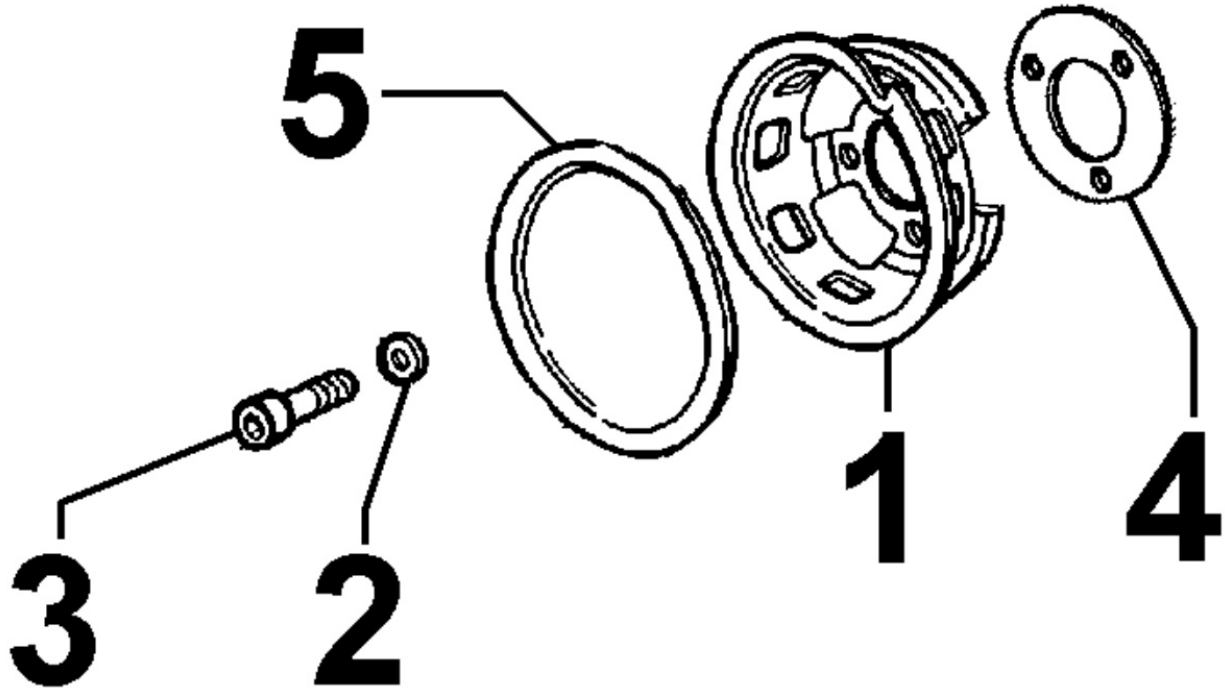

8110180010 - STARTING

Pos	Kit	Included In	Code	Description	Qty	Old Code	Tech. Info
1			ED0069611080-S	PULLEY	1		
2			ED0075650070-S	WASHER	3		
3			ED0097320630-S	ALLEN SCREW	3