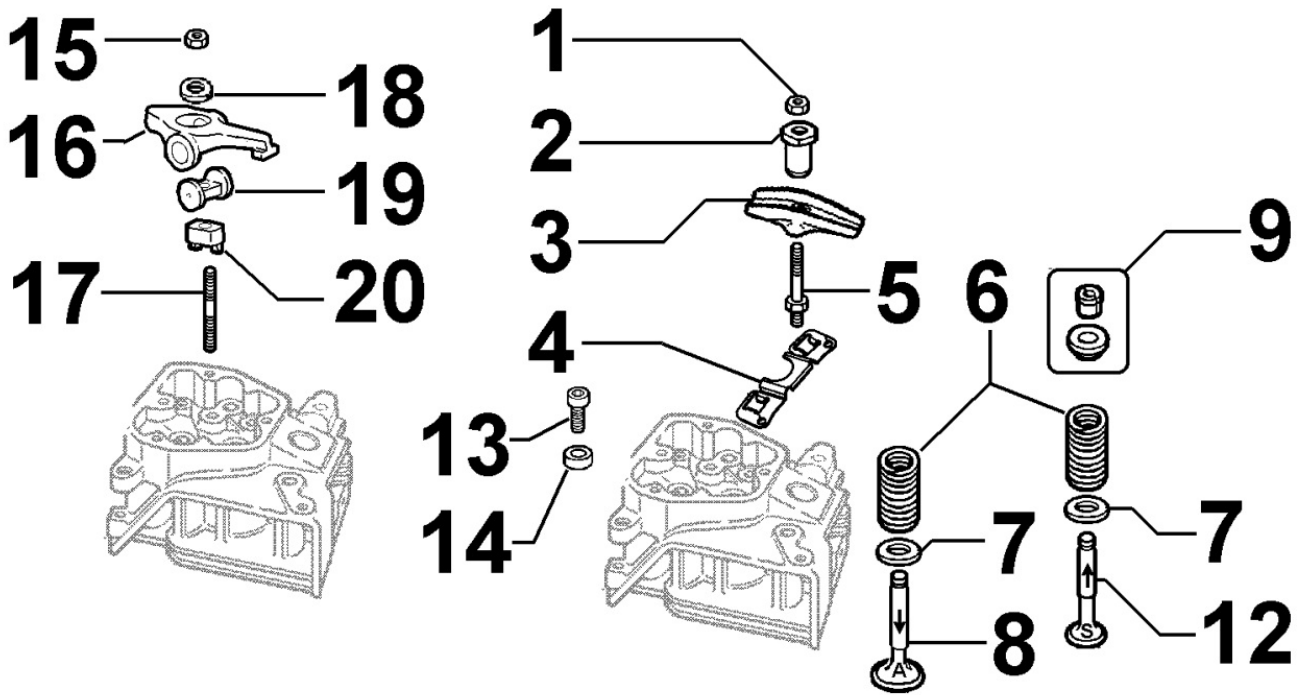

8036180020 - ROCKER ARMS / VALVES

Pos	Kit	Included In	Code	Description	Qty	Old Code	Tech. Info
6			ED0057551550-S	SPRING	2		
7			ED0034301140-S	DISC	2		
8			ED0096521630-S	INTAKE VALVE	1		
9			ED0064101360-S	VALVE SPRING RETAINER	2		
12			ED0096851550-S	EXHAUST VALVE	1		
15			ED0032030500-S	NUT	2		
16			ED0015412580-S	ROCKER ARM	2		▲
17			ED0067600970-S	STUD	2		
18			ED0076200170-S	WASHER	2		
19			ED0060451500-S	ROCKER ARM SHAFT	2		▲
20			ED0035120220-S	SPACER	2		▲