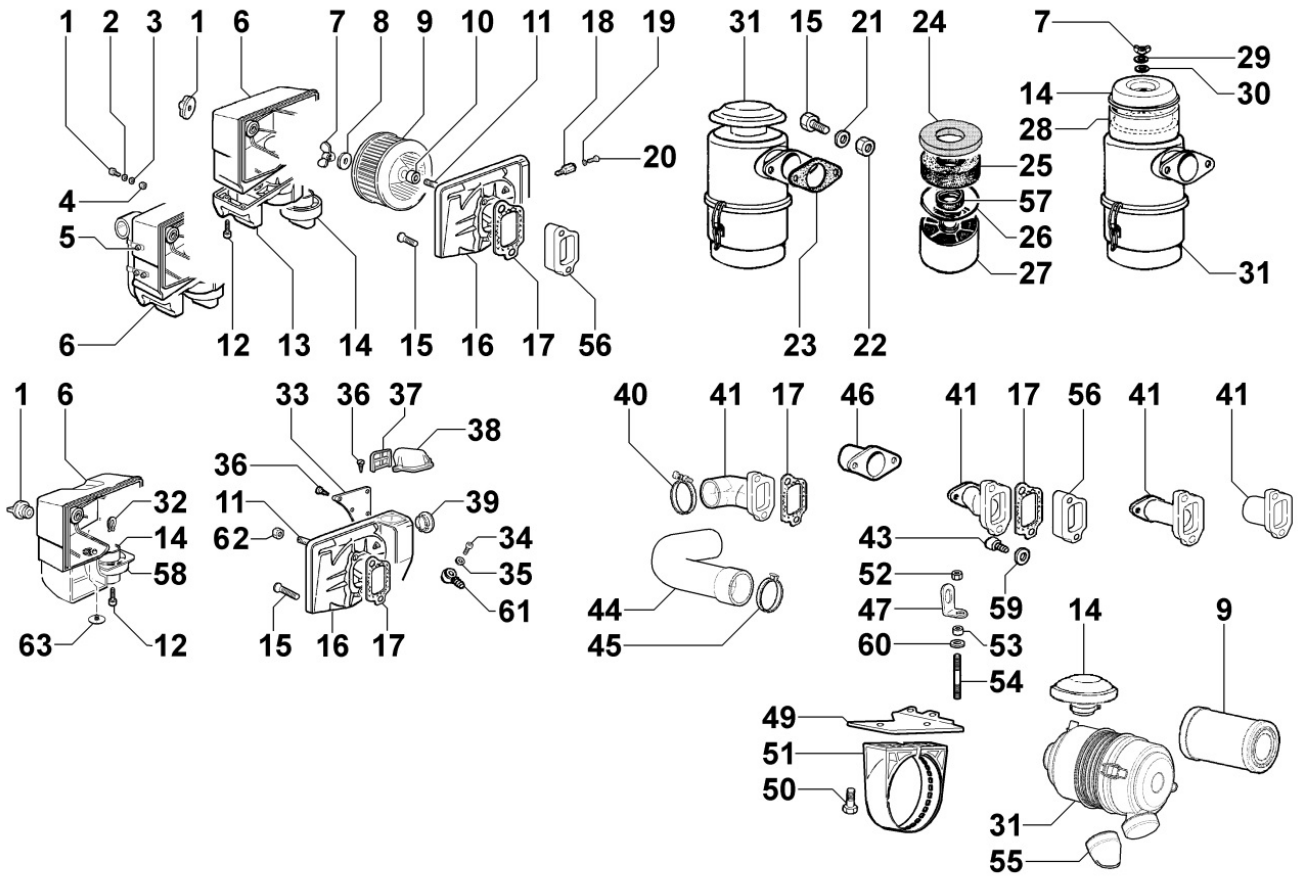

8081180100 - AIR FILTER

Pos	Kit	Included In	Code	Description	Qty	Old Code	Tech. Info
15			ED0017700060-S	BOLT	2		
17			ED0044900960-S	GASKET	1		
22			ED0032400180-S	NUT	2		
23			ED0045000670-S	GASKET	1		
24		(A)	ED0054963340-S	FILTER ELEMENT	1		
25		(A)	ED0054963330-S	FILTER ELEMENT	1		
26		(A)	ED0012610720-S	RING	1		
27		(A)	ED0054960710-S	FILTER ELEMENT	1		
31	A		ED0037003730-S	AIR FILTER	1		
41			ED0069021940-S	EXTENSION	1		
43			ED0097320740-S	ALLEN SCREW	2		
56			ED0038150910-S	FLANGE	1		
57		(A)	ED0047751200-S	GASKET	1		
59			ED0075650070-S	WASHER	2