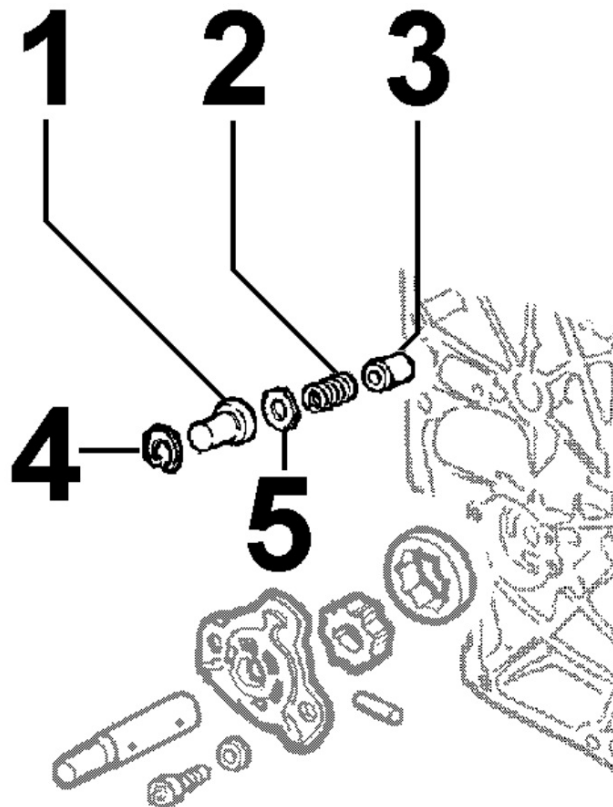

8044180010 - OIL PRESSURE VALVE

Pos	Kit	Included In	Code	Description	Qty	Old Code	Tech. Info
1			ED0079800770-S	CUP	1		
2			ED0056250230-S	SPRING	1		
3			ED0064950740-S	PLUNGER	1		
4			ED0012400170-S	SNAP RING	1		
5			ED0076251050-S	WASHER	1