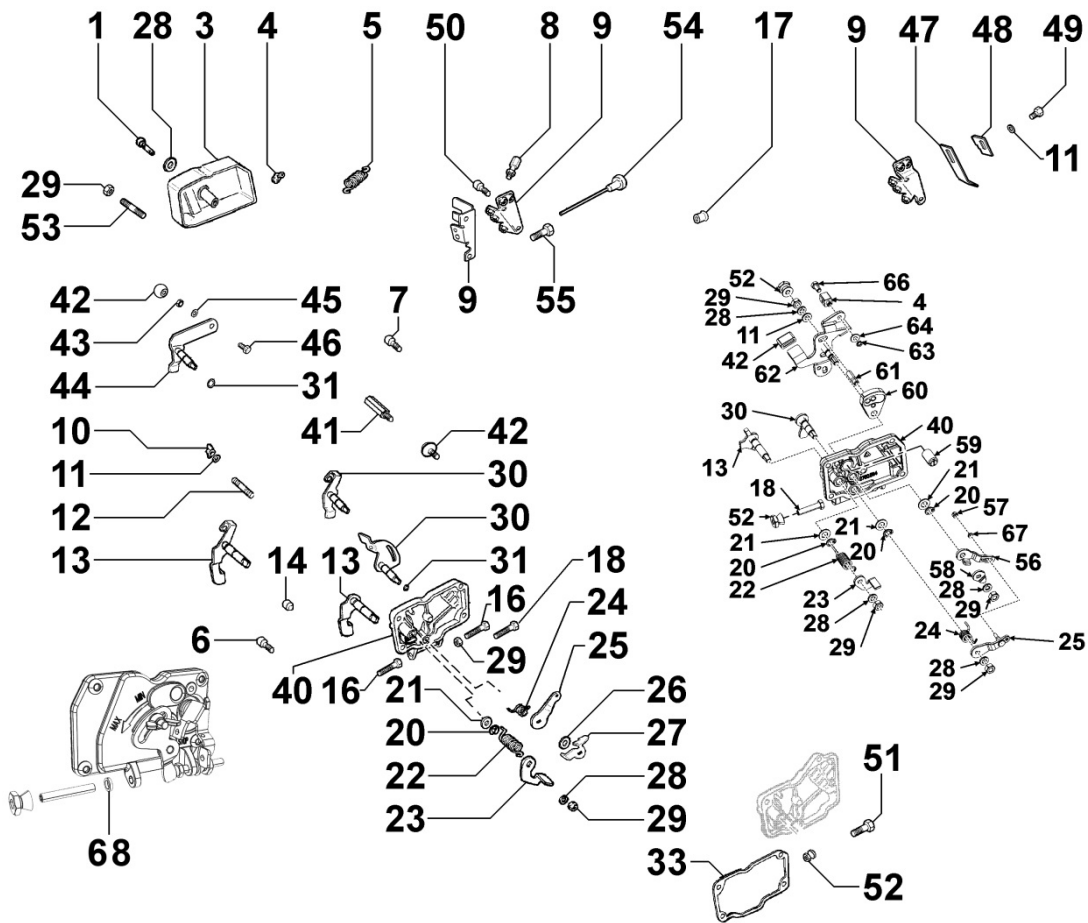

8051180030 - CONTROLS

Pos	Kit	Included In	Code	Description	Qty	Old Code	Tech. Info
1			ED0097900300-S	SCREW	1		
3			ED0069275020-S	GUARD	1		
4			ED0058301190-S	JUNCTION	2		
5			ED0056552300-S	SPRING	1		
7			ED0097303370-S	ALLEN SCREW	2		
8			ED0091801910-S	CABLE END	2		
9			ED0085101520-S	ANGLE BRACKET	1		⚠
11			ED0076250070-S	WASHER	1		
13			ED0052011010-S	LEVER	1		
16		(A)	ED0017600270-S	BOLT	2		
20		(A)	ED0012400020-S	SNAP RING	2		
21		(A)	ED0076251050-S	WASHER	2		⚠
22		(A)	ED0056000390-S	SPRING	1		
23		(A)	KDISC.		1	ED0052011290-S	
24		(A)	ED0056000380-S	SPRING	1		
28		(A)	ED0075650040-S	WASHER	3		
29		(A)	ED0032400080-S	NUT	4		
31		(A)	ED0012000410-S	O-RING	2		
33			ED0044311980-S	GASKET	1		
40	A		ED0027505760-S	COVER	1		
50			ED0097300120-S	ALLEN SCREW	2		⚠