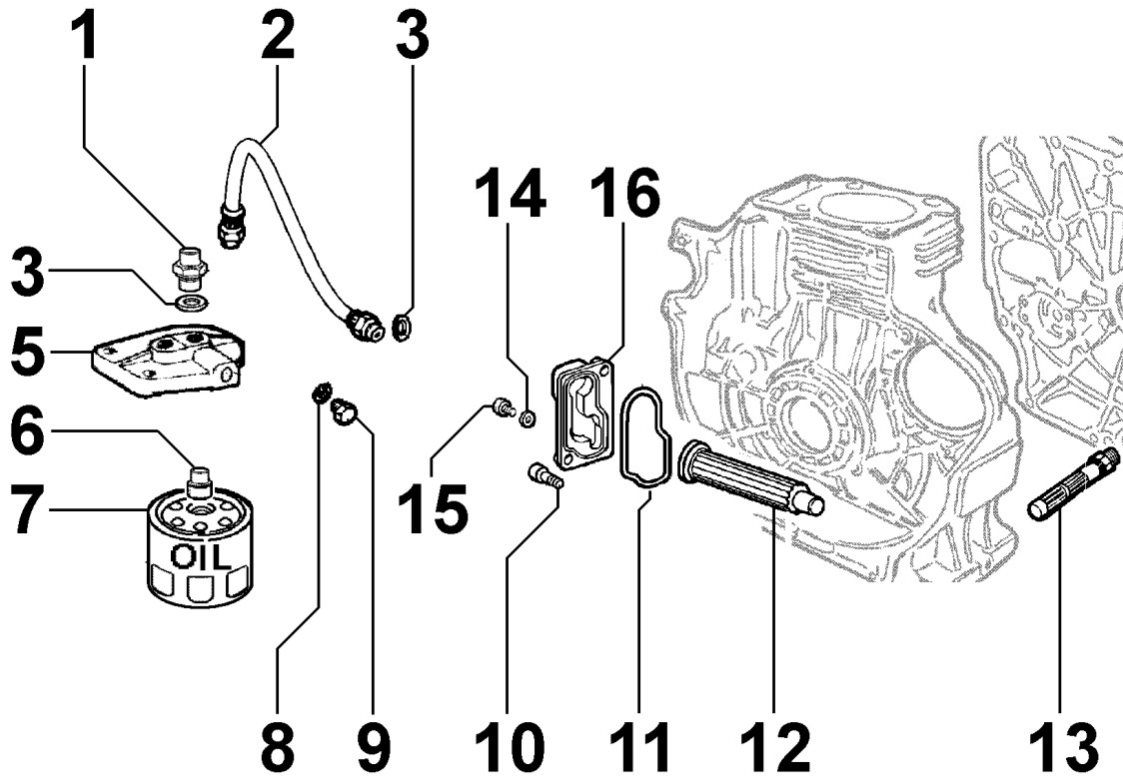

8042180010 - OIL FILTER

Pos	Kit	Included In	Code	Description	Qty	Old Code	Tech. Info
10			ED0097300130-S	ALLEN SCREW	2		
11			ED0012003840-S	O-RING	1		⚠
12			ED0021751550-S	OIL FILTER CARTRIDGE	1	ED0021751290-S	
13			ED00395R0150-S	OIL FILTER RY	1		
14			ED0046700600-S	COPPER WASHER	1		
15			ED0089650510-S	CAP	1		
16			ED0092201170-S	FILTER HEAD	1		⚠