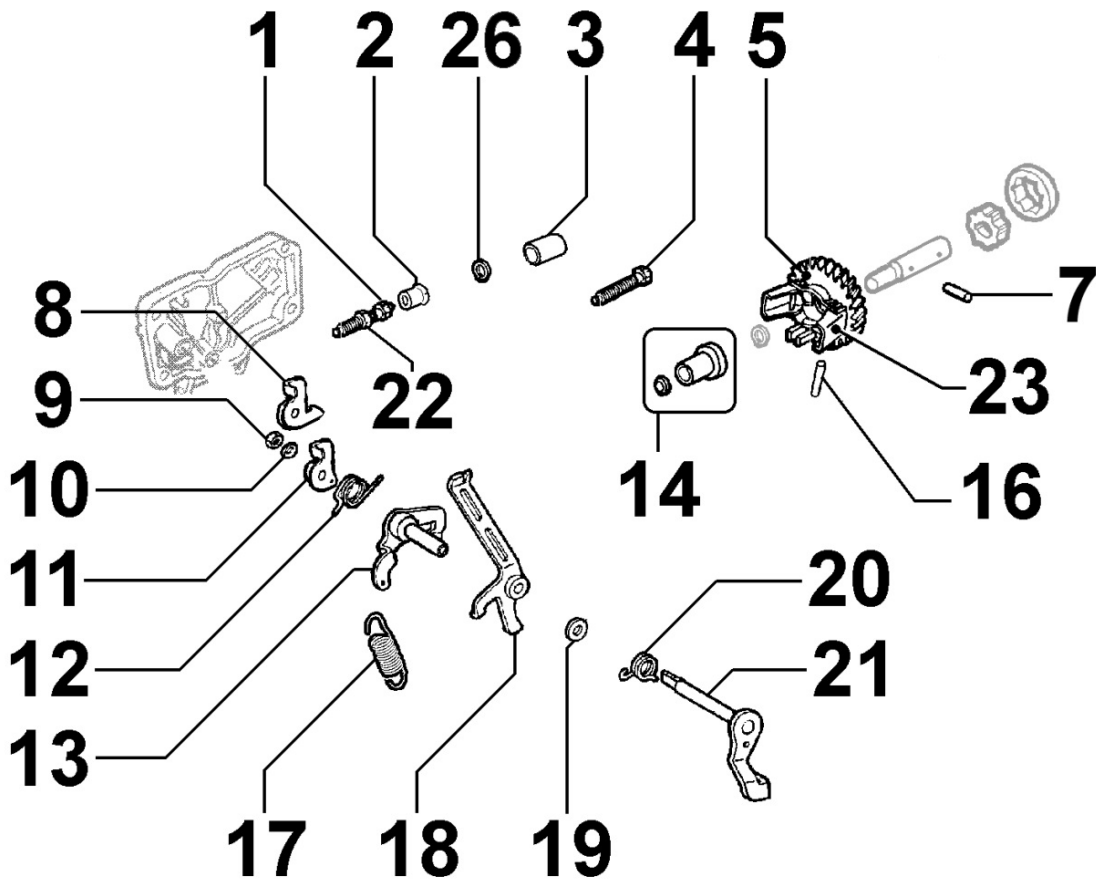

8050180020 - SPEED GOVERNOR

Pos	Kit	Included In	Code	Description	Qty	Old Code	Tech. Info
1			ED0085761270-S	CHOKE	1		
2			ED0021450370-S	CAP	1		
5	(B)		ED0048964350-S	ASSEMBLY	1		▲
7		(B)	ED0077701720-S	ROLLER	1		
9			ED0032400080-S	NUT	1		
10			ED0075650040-S	WASHER	1		
11			ED0052012860-S	LEVER	1		
12			ED0058015820-S	SPRING	1		
13			ED0052021010-S	LEVER	1	ED0015852150-S	
14		(B)	ED0072002760-S	DRIVE ROD	1	ED0072002750-S	▲
16		(B)	ED0077701710-S	ROLLER	2		
17			ED0056552200-S	SPRING	1		
18			ED0052011320-S	LEVER	1		▲
19			ED0076251050-S	WASHER	1		▲
20			ED0056000420-S	SPRING	1		
21			ED0052012940-S	LEVER	1		▲