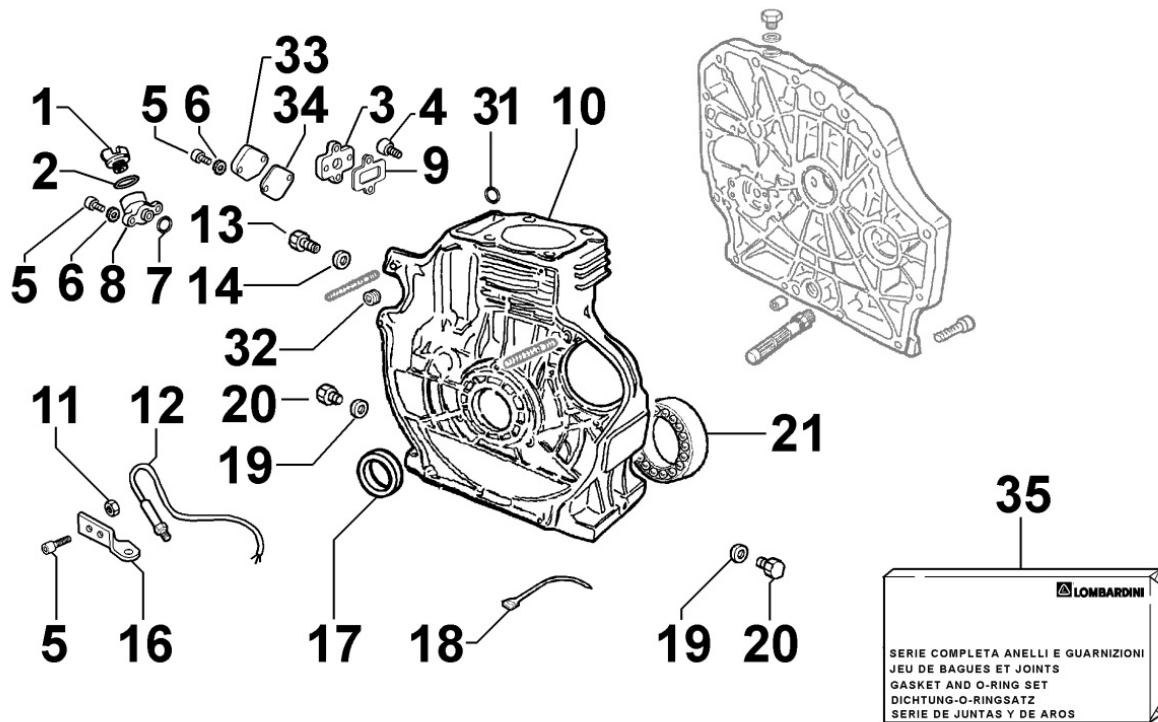

8020180360 - CRANKCASE

Pos	Kit	Included In	Code	Description	Qty	Old Code	Tech. Info
10			ED0015112300-S	CRANKCASE	1		
13			ED0019011690-S	UNION BOLT	1		
14			ED0046700590-S	COPPER WASHER D14/10.2 1.	1		
17			ED0012135350-S	SEAL RING	1		
19			ED0043500070-S	GASKET	3		
20			ED0090400120-S	CAP	1		
21			ED0030020810-S	BEARING	1		
31			ED0012000350-S	O-RING	1		
32			ED0097651110-S	ALLEN SCREW	1		
35			ED0082051250-S	GASKET & O-RINGS KIT	1