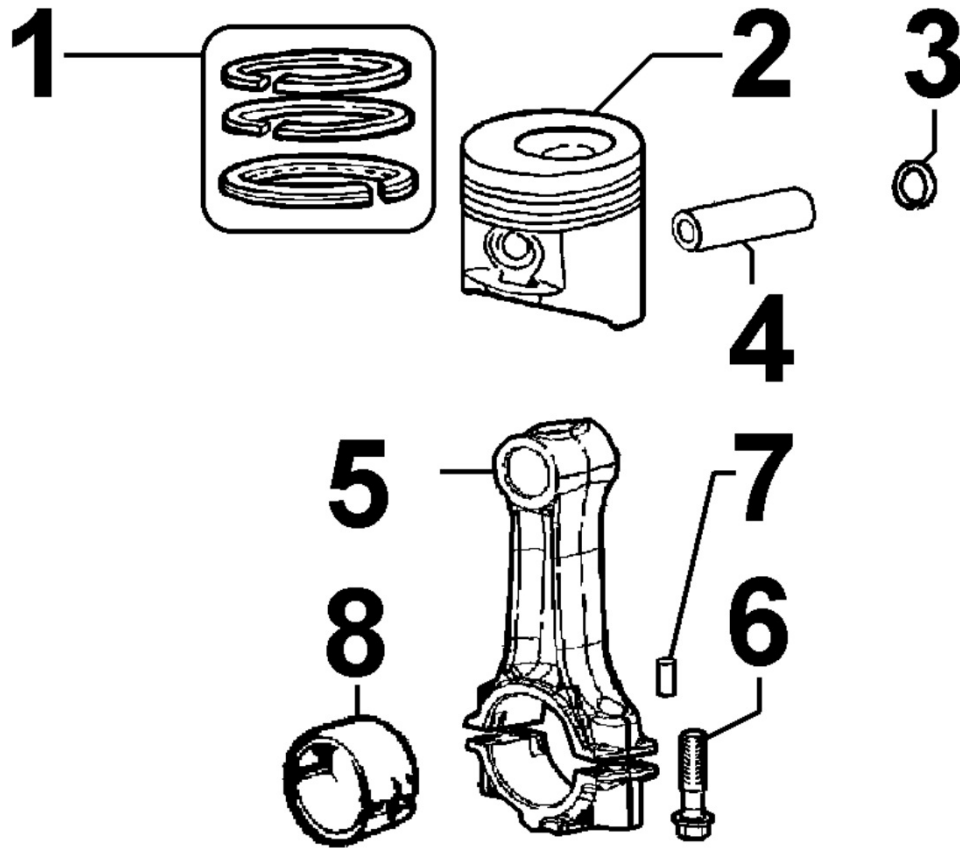

## Tavola ricambi

Index	Description
8010180200	CRANKSHAFT
8011180060	PISTON / CONNECTING ROD
8012180080	FLYWHEEL
8020180360	CRANKCASE
8021180020	CYLINDER HEAD
8022180010	HEAD COVER
8024180010	TIMING GEAR SIDE SUPPORT
8030180250	INJECTION SYSTEM
8035180190	CAMSHAFT
8036180020	ROCKER ARMS / VALVES
8037180030	COMPRESSION RELEASE
8040180010	OIL PUMP
8042180010	OIL FILTER
8043180070	OIL DIPSTICK
8044180010	OIL PRESSURE VALVE
8050180020	SPEED GOVERNOR
8051180030	CONTROLS
8061180060	FUEL FILTER
8063180010	FUEL TANK
8064180010	FUEL LINES
8070180020	AIR SHROUD
8072180060	COOLING PLATES
8081180100	AIR FILTER
8086180310	EXHAUST LINE
8102180240	OIL PRESSURE SWITCH
8110180010	STARTING
8120180020	RECOIL STARTING
8162180010	1st PTO ACCESSORIES

**8010180200 - CRANKSHAFT**

Pos	Kit	Included In	Code	Description	Qty	Old Code	Tech. Info
1	(A)		ED0010514330-S	CRANKSHAFT	1		
2		(A)	ED0090801320-S	CAP	1		
3		(A)	ED0022800670-S	KEY	1		

8011180060 - PISTON / CONNECTING ROD

Pos	Kit	Included In	Code	Description	Qty	Old Code	Tech. Info
1		(B)	ED0082112820-S	SEGMENTS SERIES STD 15LD440	1		
1		(B)	ED0082112830-S	RING SET +0,5 15LD440	1		
1		(B)	ED0082112840-S	SERIE SEGM. +1,0 15LD440	1		
2	(B)		ED0065028950-S	COMPLETE PISTON STD UR 15LD440	1		
2	(B)		ED0065028960-S	PISTONE COMPL.+0,5 UR 15LD440	1		
2	(B)		ED0065028970-S	COMPL. PISTON +1,0 UR 15LD440	1		
3		(B)	ED0011600650-S	RING	2		
4		(B)	ED0084801030-S	PISTON PIN	1		
5	(A)		ED0015263020-S	COMPLETE CONNECTING ROD	1		▲
6		(A)	ED0017701770-S	BOLT	2		▲
8			ED0016401520-S	HALF BEAR. STD KIT 15LD400/441	1		▲
8			ED0016401530-S	BRONZ.BIELLA -0.25 15LD400/441	1		▲
8			KDISC.		1	ED0016401540-S	