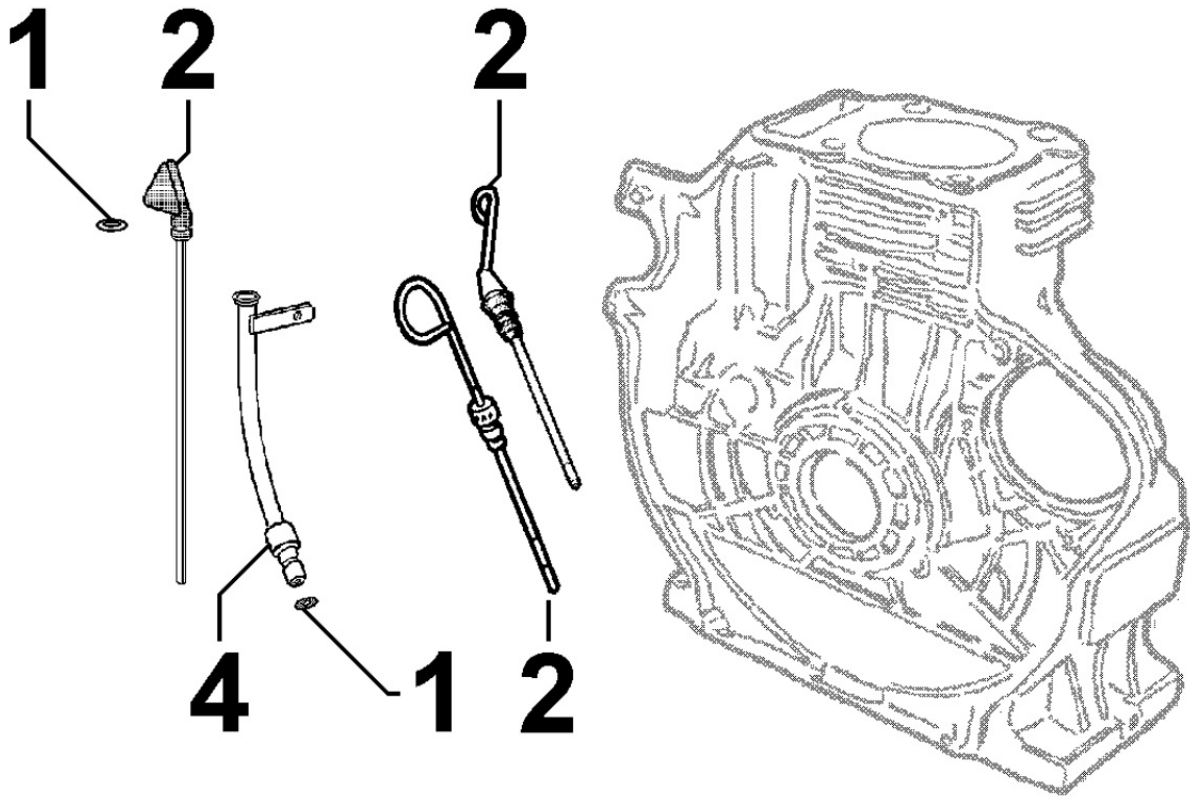

8043180070 - OIL DIPSTICK

Pos	Kit	Included In	Code	Description	Qty	Old Code	Tech. Info
2	(A)		ED0014005110-S	DIPSTICK	1