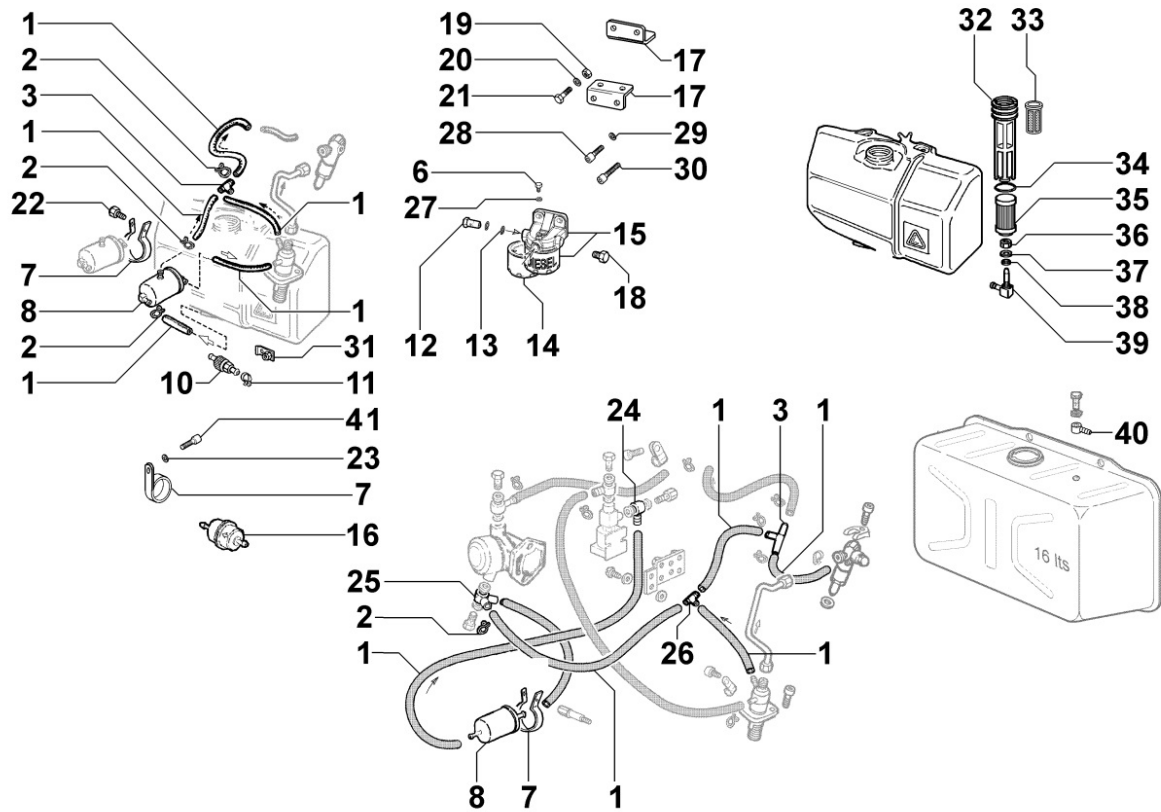

8061180060 - FUEL FILTER

Pos	Kit	Included In	Code	Description	Qty	Old Code	Tech. Info
1			ED0093758720-S	FUEL HOSE 250MM (FOR SEC FILTER TO	1		
1			ED0093762300-S	FUEL TUBE TPR-PUR 5X10XL.500	1		
2			ED0036301630-S	CLAMP	6		
7			ED0036171970-S	CLAMP	1		⚠
8			ED0037300960-S	FUEL FILTER	1	ED0037300880-S	⚠
22			ED00994A0010-S	FLG HEX BOLT M6X12 8.8	2		
26			ED0025270940-S	CONNECTOR	1		
31			ED0085101650-S	ANGLE BRACKET	1