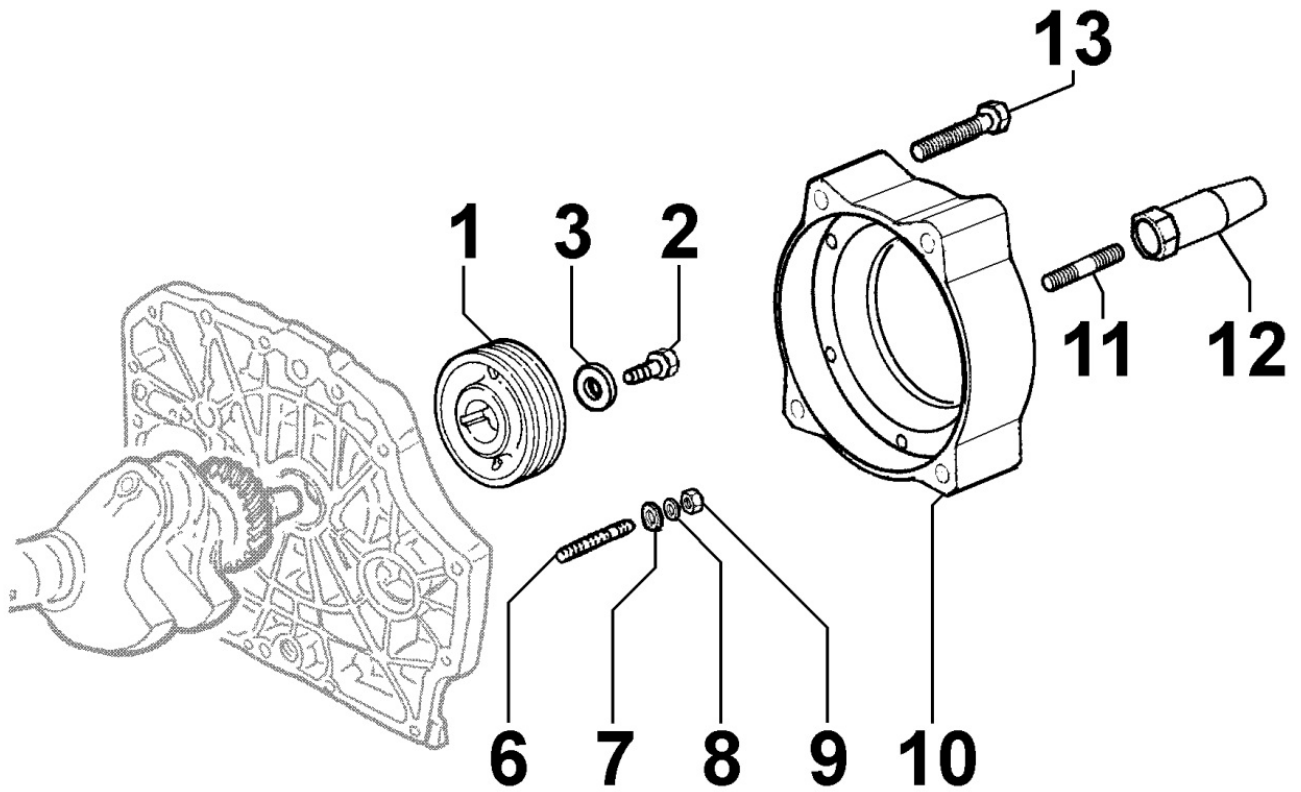

8162180010 - 1st PTO ACCESSORIES

Pos	Kit	Included In	Code	Description	Qty	Old Code	Tech. Info
2			ED0017700390-S	BOLT	1		
3			ED0076250600-S	WASHER	1