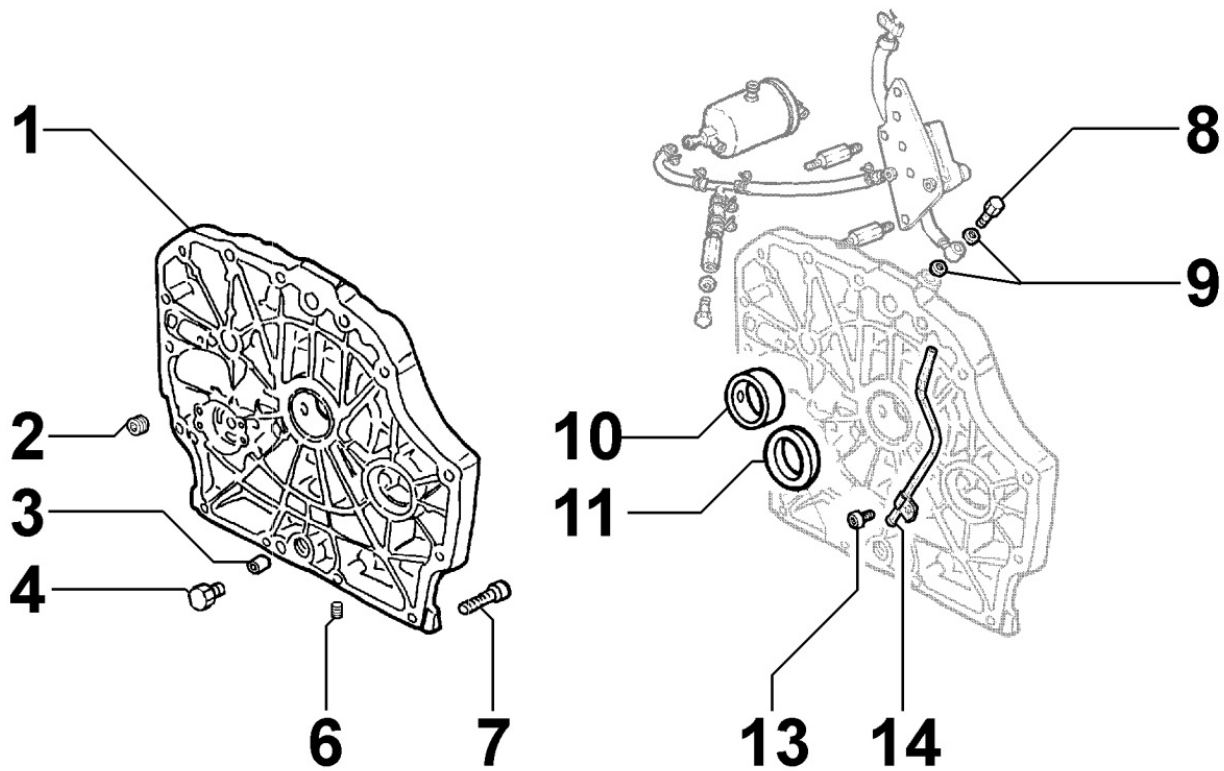

8024180010 - TIMING GEAR SIDE SUPPORT

Pos	Kit	Included In	Code	Description	Qty	Old Code	Tech. Info
1	(A)		ED0066458780-S	CASE COVER	1		
3			ED0019703380-S	BUSHING	2		
6			ED0097651620-S	ALLEN SCREW	2		
7			ED0097300310-S	ALLEN SCREW	15		
10			ED0016112100-S	BUSH.B.CRSHFT-0.25MM15LD400	1		
10			ED0016112110-S	BUSH B.CRSHFT-0.50MM15LD400	1		
10			ED0016112120-S	BUSH B.CRSHFT-1.0MM15LD400/440	1		
10		(A)	ED0016112090-S	BUSH B.CRSHAFT STD SPARE 15LD	1	ED0016112020-S	
11			ED0012133900-S	SEAL RING	1