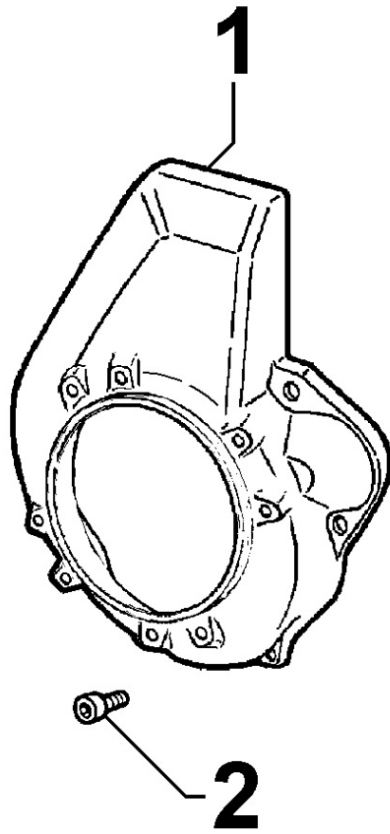

8070180020 - AIR SHROUD

Pos	Kit	Included In	Code	Description	Qty	Old Code	Tech. Info
1			ED0025696820-S	SHROUD	1		
2			ED0097320840-S	ALLEN SCREW	4