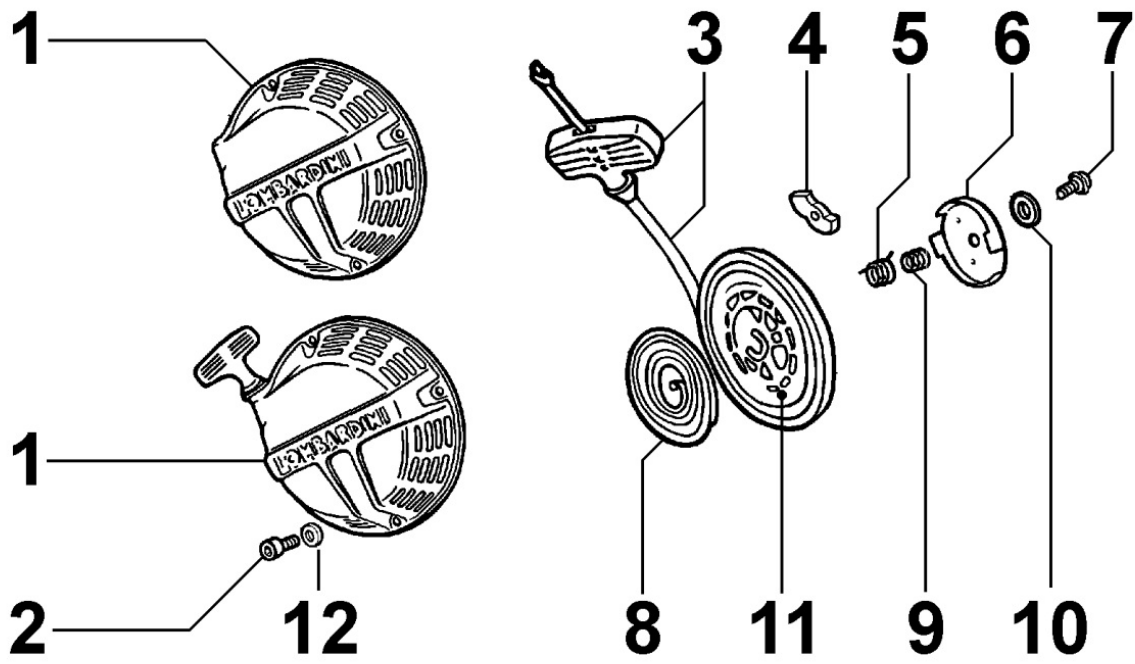

8120180020 - RECOIL STARTING

Pos	Kit	Included In	Code	Description	Qty	Old Code	Tech. Info
1	A		ED0014720580-S	RECOIL STARTER	1		
2			ED0097303090-S	ALLEN SCREW	4		
3		(A)	ED0049040380-S	HANDLE	1	ED0040550440-S	
4		(A)	ED0050250970-S	RECOILTOOTH	2		
5		(A)	ED0056600660-S	SPRING	1		
6		(A)	ED0079800630-S	CUP	1		
7		(A)	ED0097303400-S	ALLEN SCREW	1		
8		(A)	ED0058015390-S	SPRING	1		
9		(A)	ED0055900260-S	SPRING	1		
10		(A)	ED0077011820-S	WASHER	1		
11		(A)	ED0071003770-S	PULEGGIA X AUTOAVV. DX E SX	1