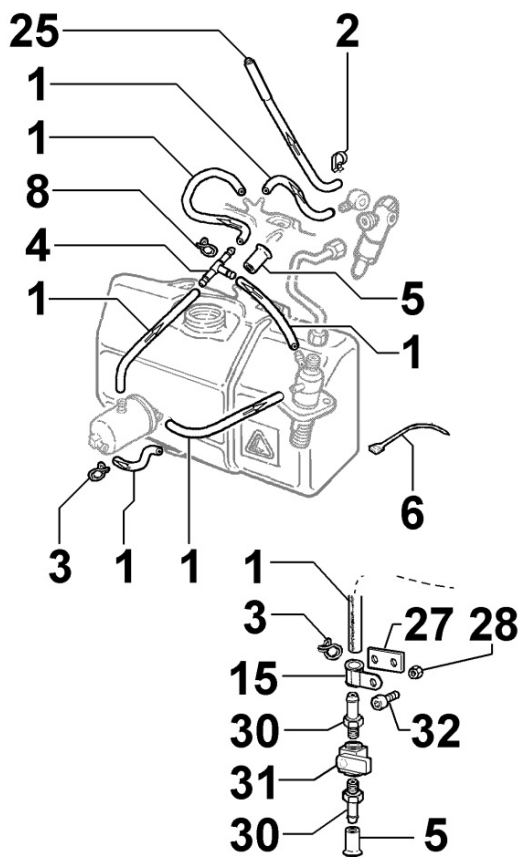

8064180010 - FUEL LINES

Pos	Kit	Included In	Code	Description	Qty	Old Code	Tech. Info
1			ED0093758720-S	FUEL HOSE 250MM (FOR SEC FILTER TO	1		
1			ED0093762300-S	FUEL TUBE TPR-PUR 5X10XL.500	1-6