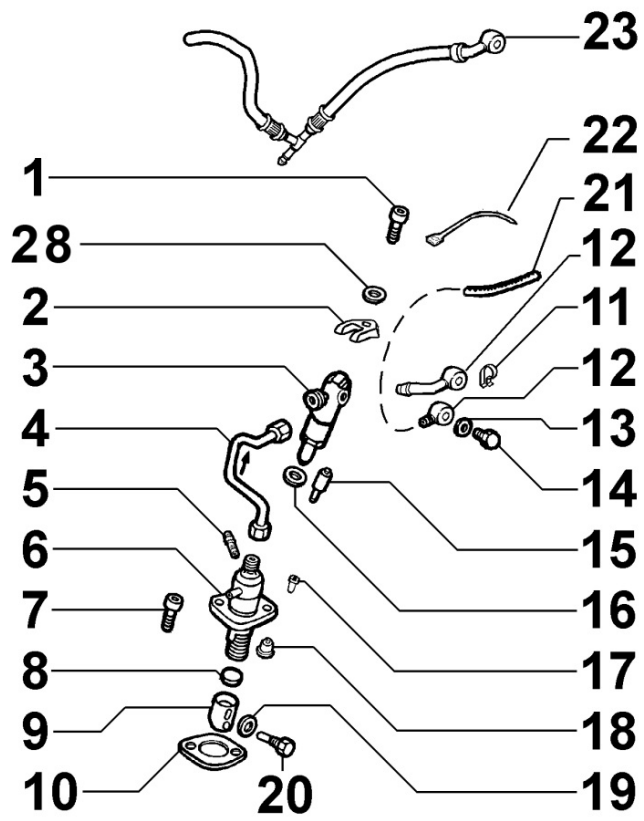

8030180250 - INJECTION SYSTEM

Pos	Kit	Included In	Code	Description	Qty	Old Code	Tech. Info
1			ED0097320780-S	ALLEN SCREW	1		
2			ED0085460790-S	BRACKET	1		
3	A		ED0050100580-S	INJECTOR	1		
4			ED0093760290-S	HIGH PRESSURE FUEL PIPE	1		
5			ED0072600570-S	JOINT	1		
6	B		ED0065903590-S	INJECTION PUMP	1		
7			ED0097303010-S	ALLEN SCREW	2		
8			ED0060001130-S	SHIM 4.0MM	1		
8			ED0060001140-S	SHIM 4.1MM	1		
8			ED0060001150-S	SHIM 4.2MM	1		
8			ED0060001160-S	SHIM 4.3MM	1		
8			ED0060001170-S	SHIM 4.4MM	1		
8			ED0060001180-S	SHIM 4.5MM	1		
8			ED0060001190-S	SHIM 4.6MM	1		
8			ED0060001200-S	SHIM 4.7MM	1		
8			ED0060001210-S	SHIM 4.8MM	1		
8			ED0060001290-S	SHIM 5.0	1		
8			ED0060001300-S	SHIM 5.1MM	1		
9			ED0072151330-S	TAPPET	1		
10			ED0045801800-S	GASKET	1		
11			ED0036300500-S	CLAMP	1		
12			ED0072702910-S	JOINT	1		
13			ED0046700620-S	COPPER WASHER D10/6.2 1.5 THK	2		
14			ED0072600530-S	JOINT	1		
15		(A)	ED0065315890-S	NOZZLE	1		
16			ED0046700990-S	COPPER WASHER D16/7.5 1.0 THK	1