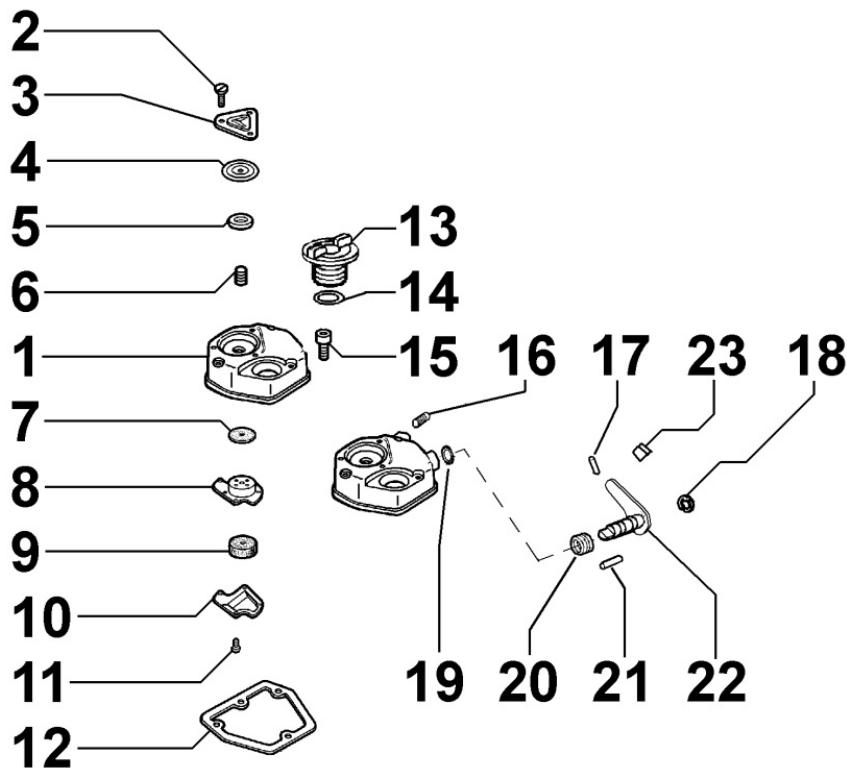

## Tavola ricambi

Index	Description
8010180200	CRANKSHAFT
8011180060	PISTON / CONNECTING ROD
8012180080	FLYWHEEL
8020180360	CRANKCASE
8021180020	CYLINDER HEAD
8022180010	HEAD COVER
8024180010	TIMING GEAR SIDE SUPPORT
8030180250	INJECTION SYSTEM
8035180190	CAMSHAFT
8036180020	ROCKER ARMS / VALVES
8037180030	COMPRESSION RELEASE
8040180010	OIL PUMP
8042180010	OIL FILTER
8043180070	OIL DIPSTICK
8044180010	OIL PRESSURE VALVE
8050180020	SPEED GOVERNOR
8051180030	CONTROLS
8061180060	FUEL FILTER
8063180010	FUEL TANK
8064180010	FUEL LINES
8070180020	AIR SHROUD
8072180060	COOLING PLATES
8081180100	AIR FILTER
8086180310	EXHAUST LINE
8102180240	OIL PRESSURE SWITCH
8110180010	STARTING
8120180020	RECOIL STARTING
8162180010	1st PTO ACCESSORIES

**8010180200 - CRANKSHAFT**

Pos	Kit	Included In	Code	Description	Qty	Old Code	Tech. Info
1	(A)		ED0010514330-S	CRANKSHAFT	1		
2		(A)	ED0090801320-S	CAP	1		
3		(A)	ED0022800670-S	KEY	1		

8011180060 - PISTON / CONNECTING ROD

8020180360 - CRANKCASE

Pos	Kit	Included In	Code	Description	Qty	Old Code	Tech. Info
10			ED0015112300-S	CRANKCASE	1		
13			ED0019011690-S	UNION BOLT	1		
14			ED0046700590-S	COPPER WASHER D14/10.2 1.	1		
17			ED0012135350-S	SEAL RING	1		
19			ED0043500070-S	GASKET	3		
20			ED0090400120-S	CAP	1		
21			ED0030020810-S	BEARING	1		
31			ED0012000350-S	O-RING	1		
32			ED0097651110-S	ALLEN SCREW	1		
35			ED0082051250-S	GASKET & O-RINGS KIT	1		

**8022180010 - HEAD COVER**

Pos	Kit	Included In	Code	Description	Qty	Old Code	Tech. Info
1	A		ED0021256500-S	ROCKER ARM COVER	1		
2		(A)	ED0098201680-S	SCREW	3		
3			ED0027503110-S	COVER	1		
3		(A)		POS.1	1		
5		(A)	ED0076252700-S	WASHER	1		
6			ED0057551280-S	SPRING	1		
7		(A)	ED0096950220-S	VALVE	1		
8		(A)		POS.1	1		
9		(A)	ED0059760040-S	SEPARATOR	1		
10			ED0051400230-S	SHEET METAL	1		
10		(A)		POS.1	1		
12			ED0044000970-S	GASKET	1		
13			ED0090320860-S	FILLER CAP	1		
14			ED0012000820-S	O-RING	1		
15			ED0097320160-S	ALLEN SCREW	3		