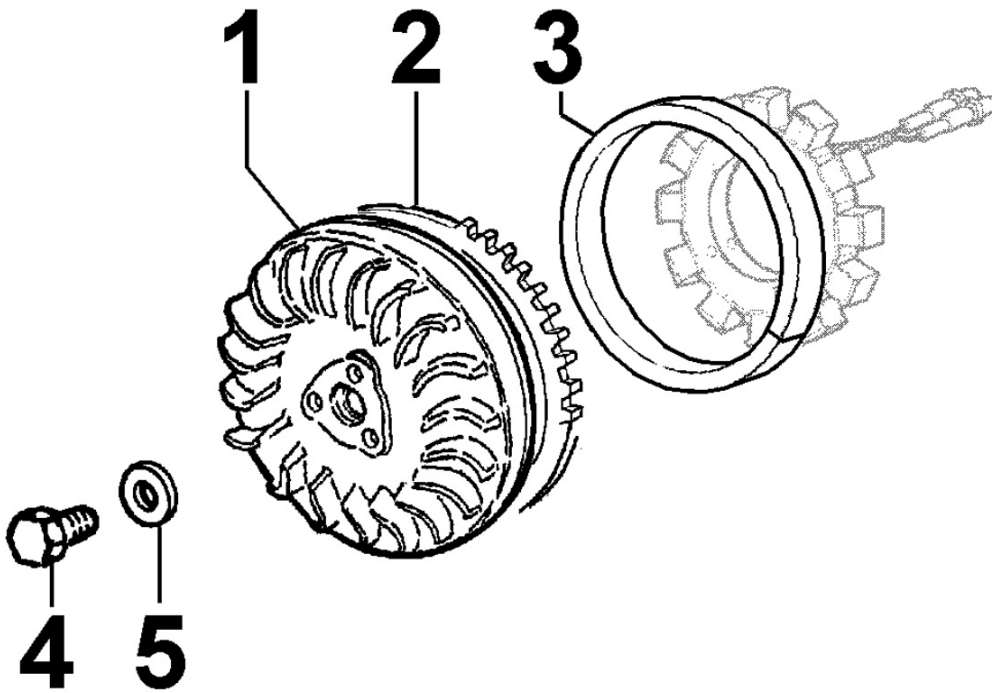

8012180080 - FLYWHEEL

Pos	Kit	Included In	Code	Description	Qty	Old Code	Tech. Info
1			ED0098815990-S	FLYWHEEL	1		
1			ED0098815990-S	FLYWHEEL	1	ED0098816670-S	
4			ED0018000300-S	BOLT	1		
5			ED0076260430-S	WASHER	1