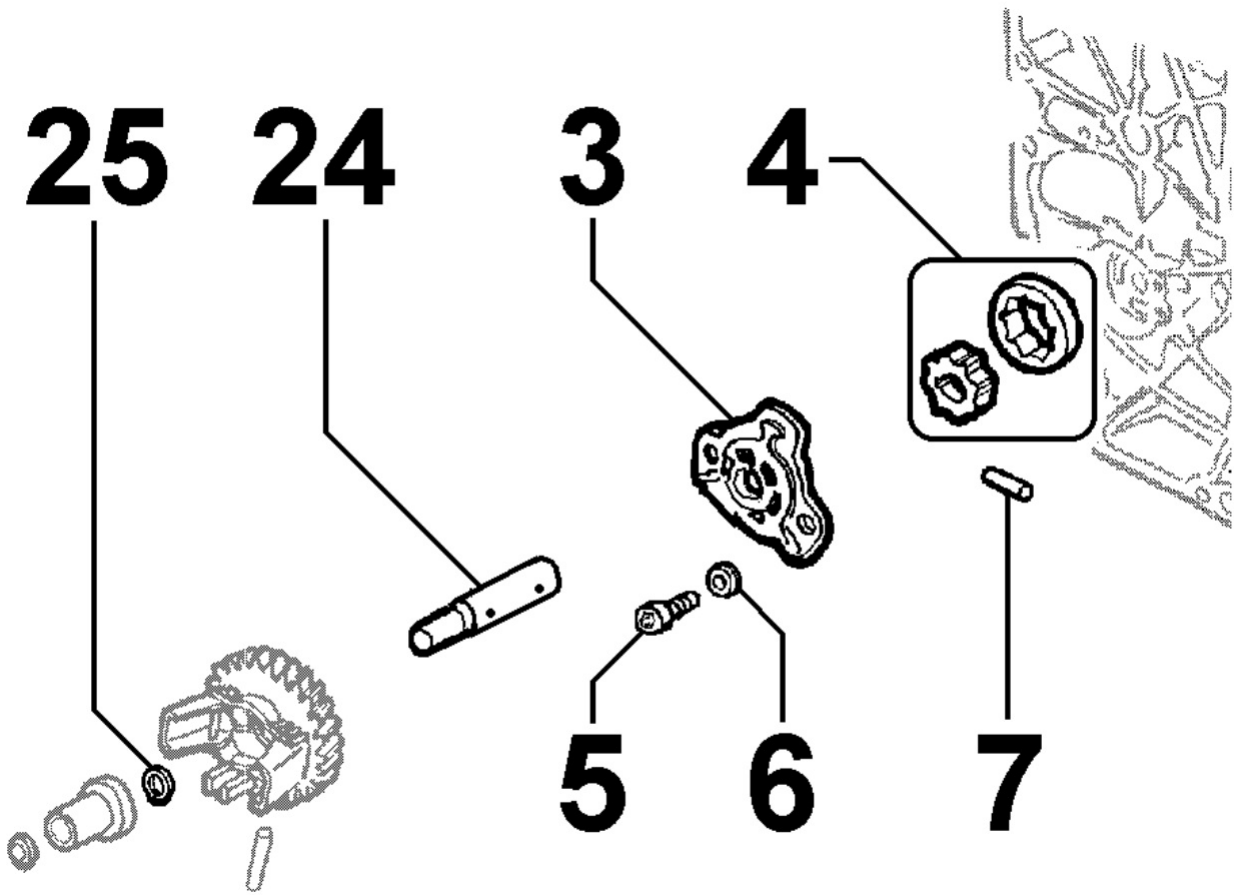

8040180010 - OIL PUMP

Pos	Kit	Included In	Code	Description	Qty	Old Code	Tech. Info
3			ED0088362100-S	SUPPORT	1		
4			ED0066050900-S	OIL PUMP	1		
5			ED0097300100-S	ALLEN SCREW	2		
6			ED0075550040-S	WASHER	2		
7			ED0077701720-S	ROLLER	1		
24			ED0011112250-S	SHAFT	1		⚠
25			ED0012400040-S	SNAP RING	1