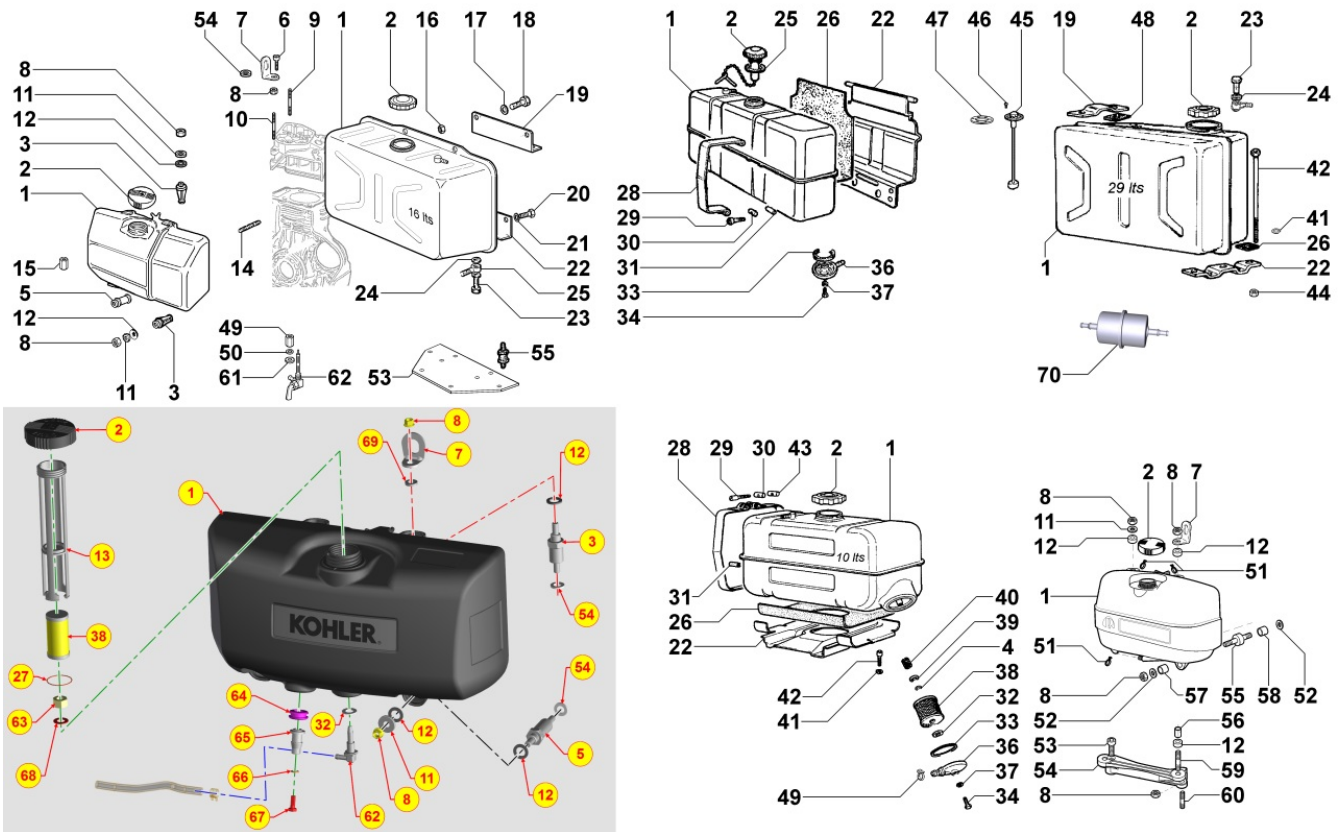

8063180010 - FUEL TANK

Pos	Kit	Included In	Code	Description	Qty	Old Code	Tech. Info
1			ED0081033230-S	TANK	1		
2			ED0090430790-S	CAP FUEL TANK COMPLETE	1		
3			ED0035274190-S	SPACER	2		
5			ED0035275090-S	SPACER	2		
7			ED0085060030-S	ANGLE BRACKET	1		
8			ED0032401640-S	NUT	4		
9			ED0067800270-S	STUD	1		
10			ED0067801640-S	STUD	1		
11			ED0076701180-S	WASHER	4		
12			ED0077011540-S	WASHER	8		
14			ED0067801800-S	STUD	2		
69			ED0076250610-S	WASHER	1