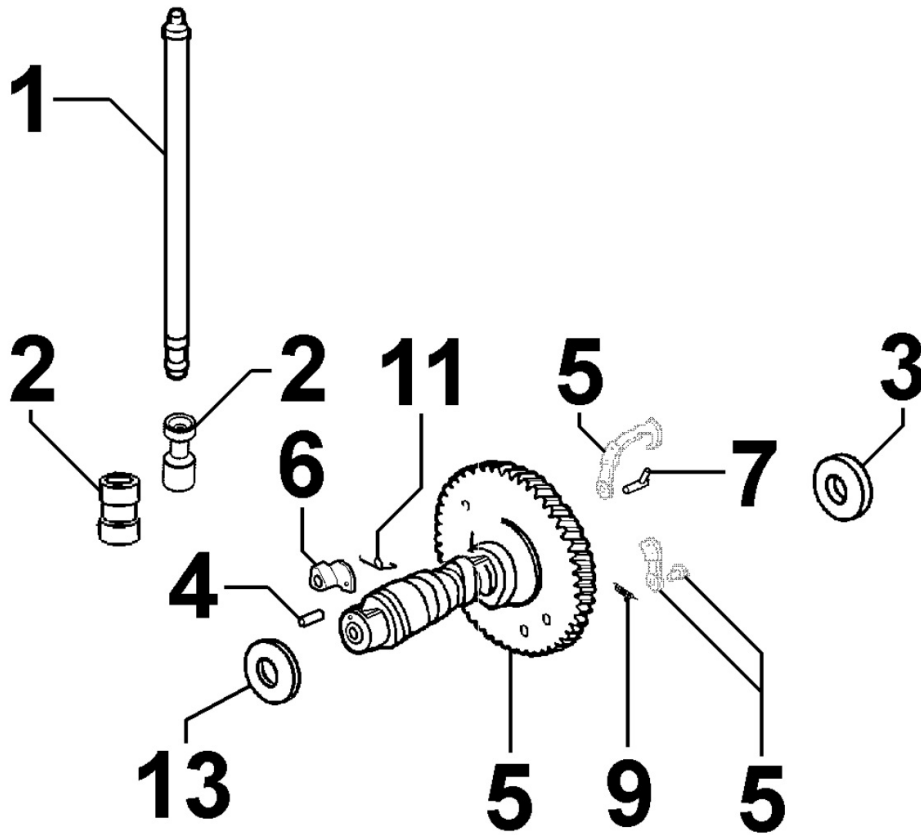

## 8024180010 - TIMING GEAR SIDE SUPPORT

Pos	Kit	Included In	Code	Description	Qty	Old Code	Tech. Info
1	(A)		ED0066458780-S	CASE COVER	1		
3			ED0019703380-S	BUSHING	2		
6			ED0097651620-S	ALLEN SCREW	2		
7			ED0097300310-S	ALLEN SCREW	15		
10			ED0016112100-S	BUSH.B.CRSHFT-0.25MM15LD400	1		
10			ED0016112110-S	BUSH B.CRSHFT-0.50MM15LD400	1		
10			ED0016112120-S	BUSH B.CRSHFT-1.0MM15LD400/440	1		
10		(A)	ED0016112090-S	BUSH B.CRSHAFT STD SPARE 15LD	1	ED0016112020-S	
11			ED0012133900-S	SEAL RING	1		

**8030180250 - INJECTION SYSTEM**

Pos	Kit	Included In	Code	Description	Qty	Old Code	Tech. Info
1			ED0097320780-S	ALLEN SCREW	1		
2			ED0085460790-S	BRACKET	1		
3	A		ED0050100580-S	INJECTOR	1		
4			ED0093760290-S	HIGH PRESSURE FUEL PIPE	1		
5			ED0072600570-S	JOINT	1		
6	B		ED0065903590-S	INJECTION PUMP	1		
7			ED0097303010-S	ALLEN SCREW	2		
8			ED0060001130-S	SHIM 4.0MM	1		
8			ED0060001140-S	SHIM 4.1MM	1		
8			ED0060001150-S	SHIM 4.2MM	1		
8			ED0060001160-S	SHIM 4.3MM	1		
8			ED0060001170-S	SHIM 4.4MM	1		
8			ED0060001180-S	SHIM 4.5MM	1		
8			ED0060001190-S	SHIM 4.6MM	1		
8			ED0060001200-S	SHIM 4.7MM	1		
8			ED0060001210-S	SHIM 4.8MM	1		
8			ED0060001290-S	SHIM 5.0	1		
8			ED0060001300-S	SHIM 5.1MM	1		
9			ED0072151330-S	TAPPET	1		
10			ED0045801800-S	GASKET	1		
11			ED0036300500-S	CLAMP	1		
12			ED0072702910-S	JOINT	1		
13			ED0046700620-S	COPPER WASHER D10/6.2 1.5 THK	2		
14			ED0072600530-S	JOINT	1		
15		(A)	ED0065315890-S	NOZZLE	1		
16			ED0046700990-S	COPPER WASHER D16/7.5 1.0 THK	1		

8035180190 - CAMSHAFT

Pos	Kit	Included In	Code	Description	Qty	Old Code	Tech. Info
1			ED0014101650-S	PUSHROD	2		
2			ED0072151130-S	TAPPET	2		
3			ED0013012450-S	RING	1		
4		(A)		803718..0	1		
5	A		ED0010100730-S	CAMSHAFT	1		
6		(A)		803718..0			
7		(A)		803718..0	1		
9		(A)		803718..0	1		
11		(A)		803718..0	1		
13			ED0013013540-S	RING	1		