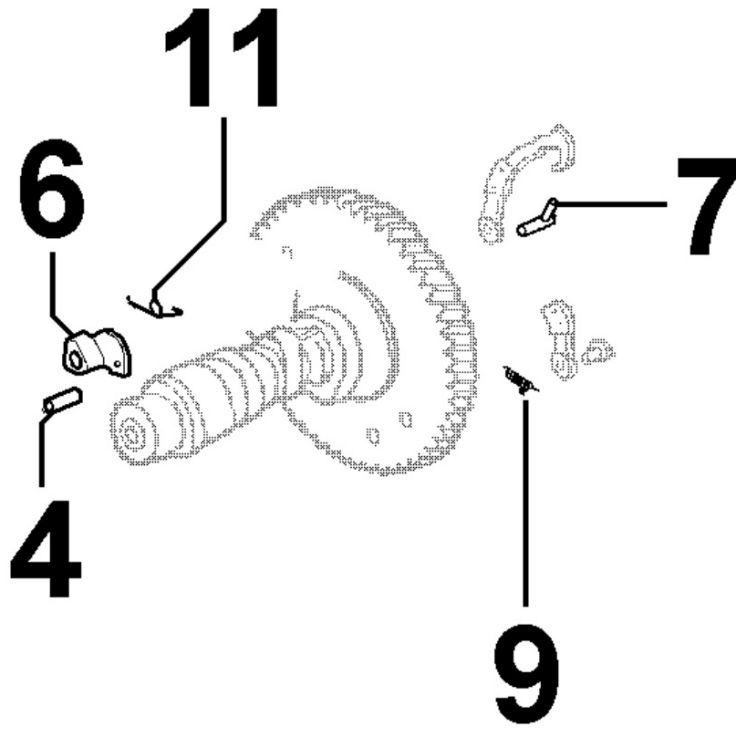

8037180030 - COMPRESSION RELEASE

Pos	Kit	Included In	Code	Description	Qty	Old Code	Tech. Info
4			ED0077702500-S	ROLLER	1		
6			ED0054963890-S	FILTER ELEMENT	1		
7			ED0010150940-S	ALBERO COM.DECOMPRESS.COM	1		
9			ED0056601030-S	SPRING	1		
11			ED0056000490-S	SPRING	1