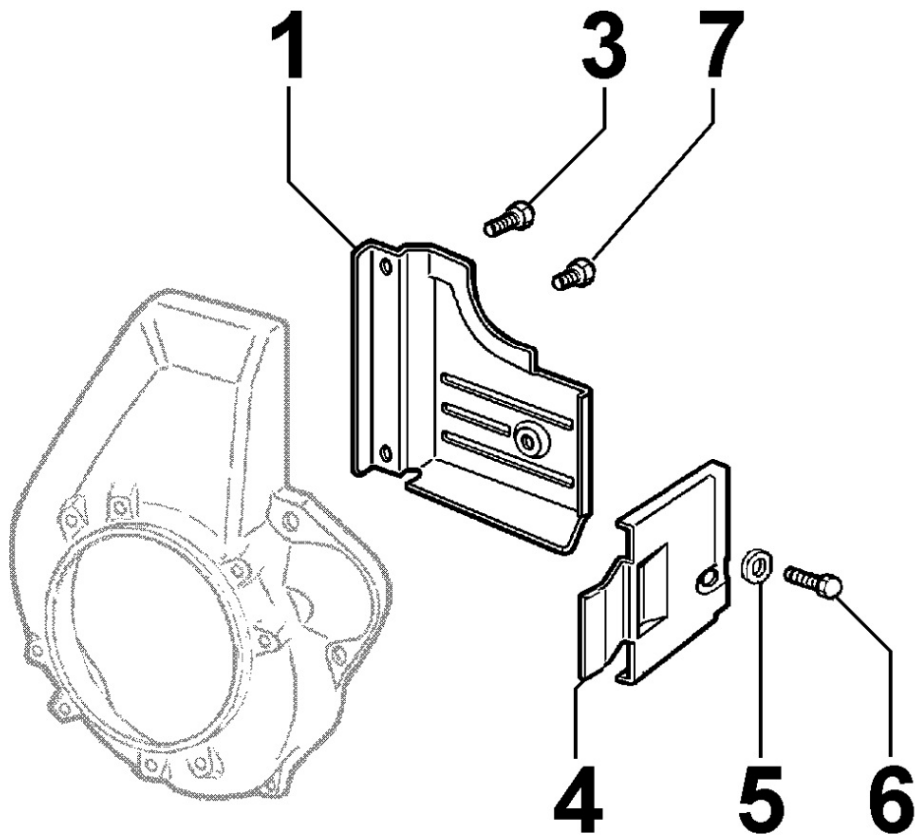

8072180060 - COOLING PLATES

Pos	Kit	Included In	Code	Description	Qty	Old Code	Tech. Info
1			ED0050664040-S	SHROUD	1		
3			ED0097901380-S	SCREW	3		
4			ED0050663340-S	SHROUD	1		
5			ED0075550040-S	WASHER	2		
6			ED0098651220-S	VITE/SCREW	1