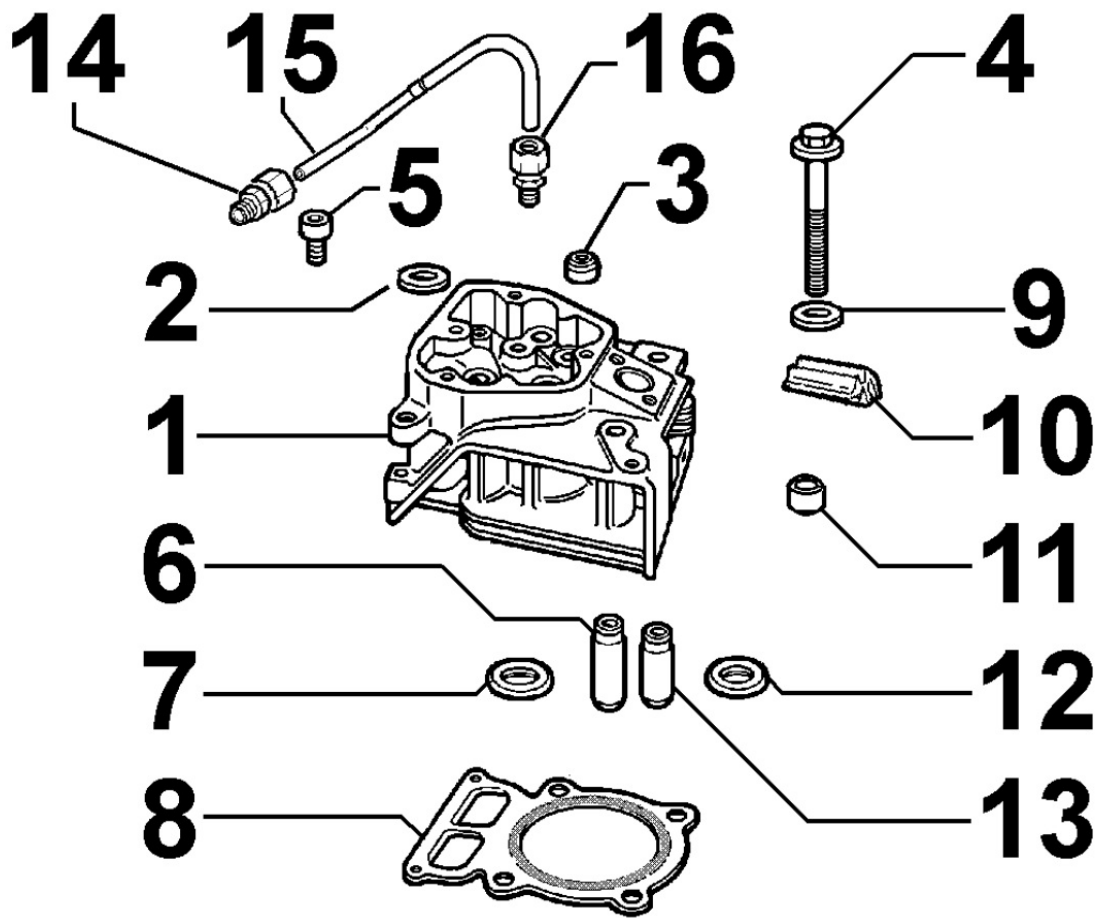

8021180020 - CYLINDER HEAD

Pos	Kit	Included In	Code	Description	Qty	Old Code	Tech. Info
1	A		ED0092007190-S	CYLINDER HEAD	1		
1	A		ED0092007190-S	CYLINDER HEAD	1	ED0092007200-S	
2			ED0076250610-S	WASHER	1		
3			ED0045350150-S	GASKET	2		
4			ED0018621520-S	BOLT	4		
5			ED0097320780-S	ALLEN SCREW	2		▲
6		(A)	ED0048452180-S	VALVE GUIDE INTAKE F	1		
7		(A)	ED0080002190-S	VALVE SEAT EXHAUST	1		
8			ED0047307540-S	HEAD GASKET 15LD440 SP.1,0	1		▲
8			ED0047307550-S	HEAD GASKET 15LD440 SP.1,1	1		▲
8			ED0047307560-S	HEAD GASKET 15LD440 SP.1,2	1		▲
8			ED0047307620-S	GASKET THICKNESS 1MM INCREASED 1MM	1		▲
8			ED0047307630-S	GRAFPAK GASKET	1		▲
8			ED0047307640-S	GASKET SP.1.2	1		▲
9			ED0076251300-S	WASHER	4		
10			ED0047755880-S	GASKET	1		
11			ED0019701400-S	BUSHING	2		
12		(A)	ED0080002180-S	VALVE SEAT INLET	1		
13		(A)	ED0048452820-S	VALVE GUIDE EXHAUST	1