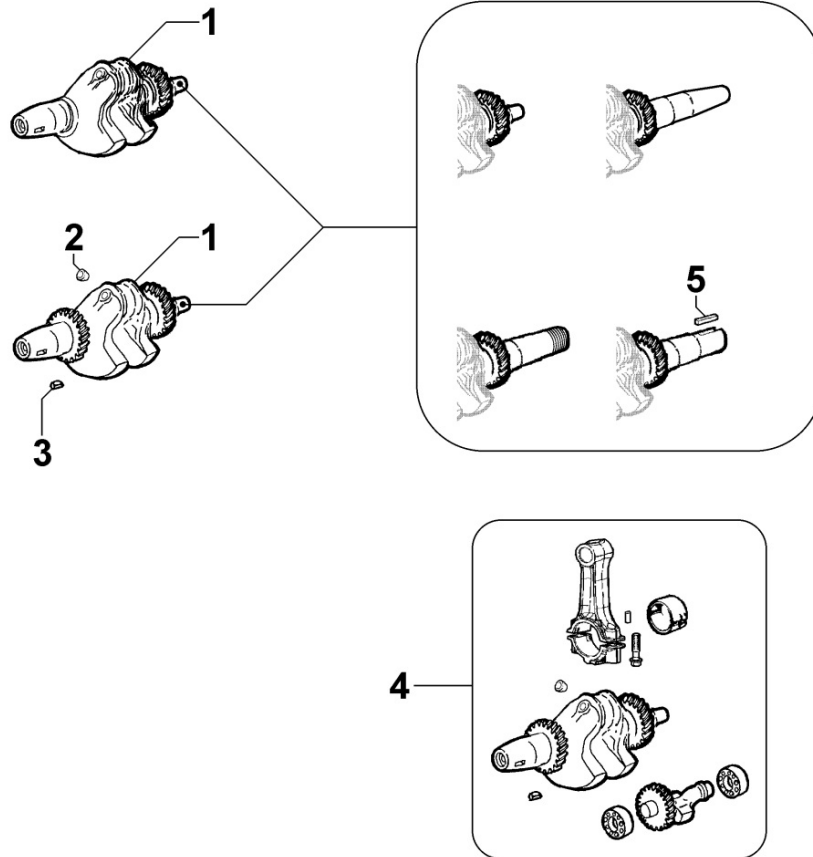

## Tavola ricambi

Index	Description
8010180200	CRANKSHAFT
8011180060	PISTON / CONNECTING ROD
8012180080	FLYWHEEL
8020180360	CRANKCASE
8021180020	CYLINDER HEAD
8022180010	HEAD COVER
8024180010	TIMING GEAR SIDE SUPPORT
8030180250	INJECTION SYSTEM
8035180190	CAMSHAFT
8036180020	ROCKER ARMS / VALVES
8037180030	COMPRESSION RELEASE
8040180010	OIL PUMP
8042180010	OIL FILTER
8043180070	OIL DIPSTICK
8044180010	OIL PRESSURE VALVE
8050180020	SPEED GOVERNOR
8051180030	CONTROLS
8061180060	FUEL FILTER
8063180010	FUEL TANK
8064180010	FUEL LINES
8070180020	AIR SHROUD
8072180060	COOLING PLATES
8081180100	AIR FILTER
8086180310	EXHAUST LINE
8102180240	OIL PRESSURE SWITCH
8110180010	STARTING
8120180020	RECOIL STARTING
8162180010	1st PTO ACCESSORIES

**8010180200 - CRANKSHAFT**

Pos	Kit	Included In	Code	Description	Qty	Old Code	Tech. Info
1	(A)		ED0010514330-S	CRANKSHAFT	1		
2		(A)	ED0090801320-S	CAP	1		
3		(A)	ED0022800670-S	KEY	1		

8011180060 - PISTON / CONNECTING ROD