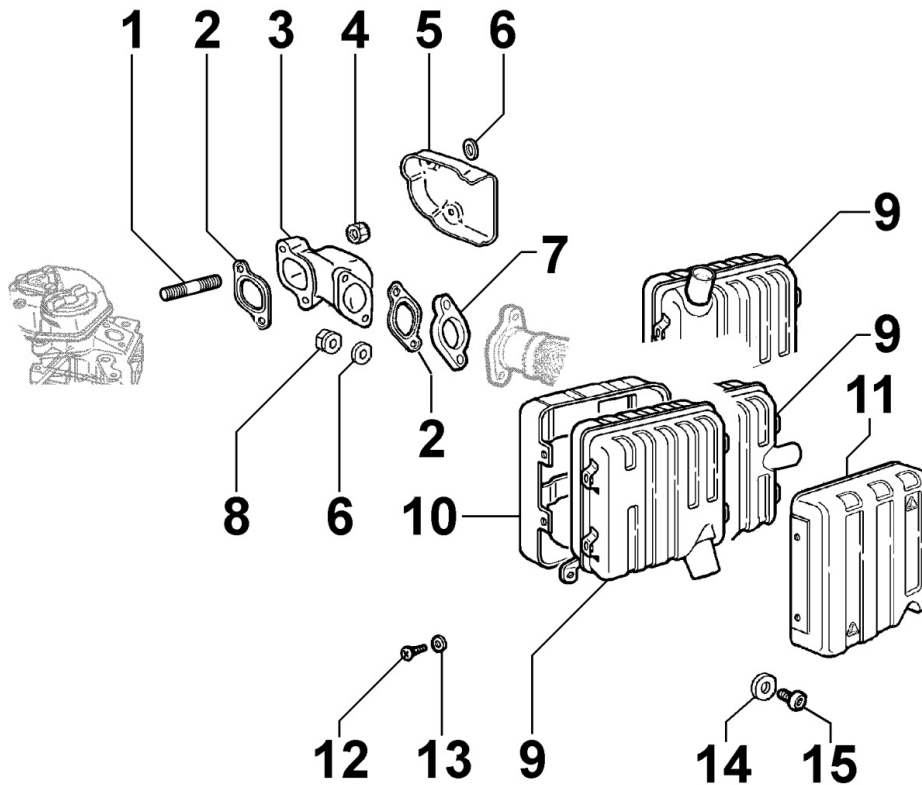

8086180310 - EXHAUST LINE

Pos	Kit	Included In	Code	Description	Qty	Old Code	Tech. Info
1			ED0067800270-S	STUD	2		
2		(B)	ED0045011010-S	GASKET	1		
3		(B)	ED0024866630-S	MANIFOLD	1		
4			ED0032401720-S	NUT	2		
5		(A)	ED0069275950-S	GUARD	1		
6			ED0044800030-S	GASKET	4		
8		(B)	ED0032401650-S	NUT	2		
9		(A)	ED0054604650-S	MUFFLER	1		
10			ED0069273680-S	GUARD	1	ED0069273180-S	
11			ED0069273690-S	GUARD	1	ED0069273190-S	
12			ED0097900370-S	SCREW	4		
13			ED0075550270-S	WASHER	4		
14			ED0075000200-S	WASHER	1		
15			ED0097301180-S	ALLEN SCREW	1