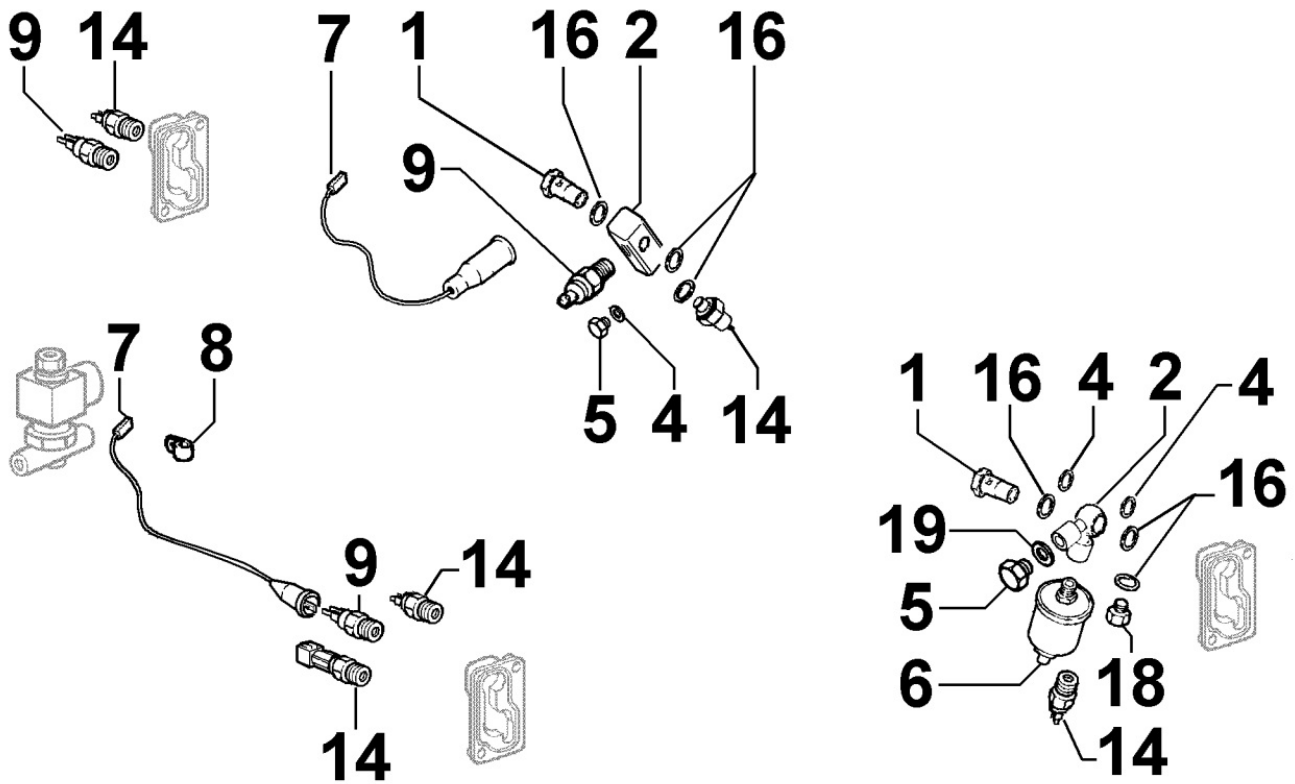

8102180240 - OIL PRESSURE SWITCH

Pos	Kit	Included In	Code	Description	Qty	Old Code	Tech. Info
4			ED0046700590-S	COPPER WASHER D14/10.2 1.	1		
5			ED0089650480-S	CAP	1