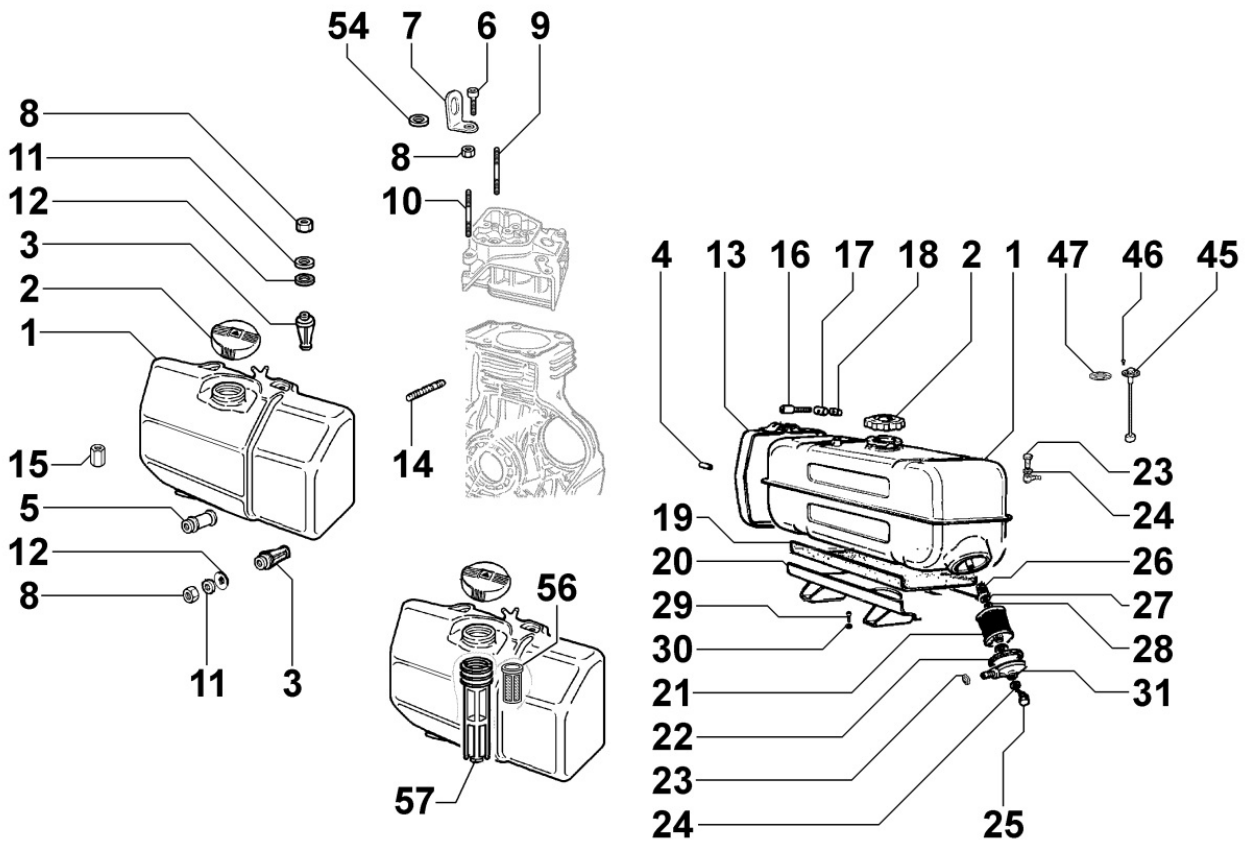

8063160010 - FUEL TANK

Pos	Kit	Included In	Code	Description	Qty	Old Code	Tech. Info
1			ED0081033220-S	TANK	1		
2			ED0090430790-S	CAP FUEL TANK COMPLETE	1		
3			ED0035274190-S	SPACER	2		
5			ED0035273840-S	SPACER	2		
7			ED0085060030-S	ANGLE BRACKET	1		
8			ED0032401640-S	NUT	4		
9			ED0067800270-S	STUD	1		
10			ED0067801640-S	STUD	1		
11			ED0076701180-S	WASHER	4		
12			ED0077011540-S	WASHER	8		
14			ED0067801750-S	STUD	2		
54			ED0076250610-S	WASHER	1