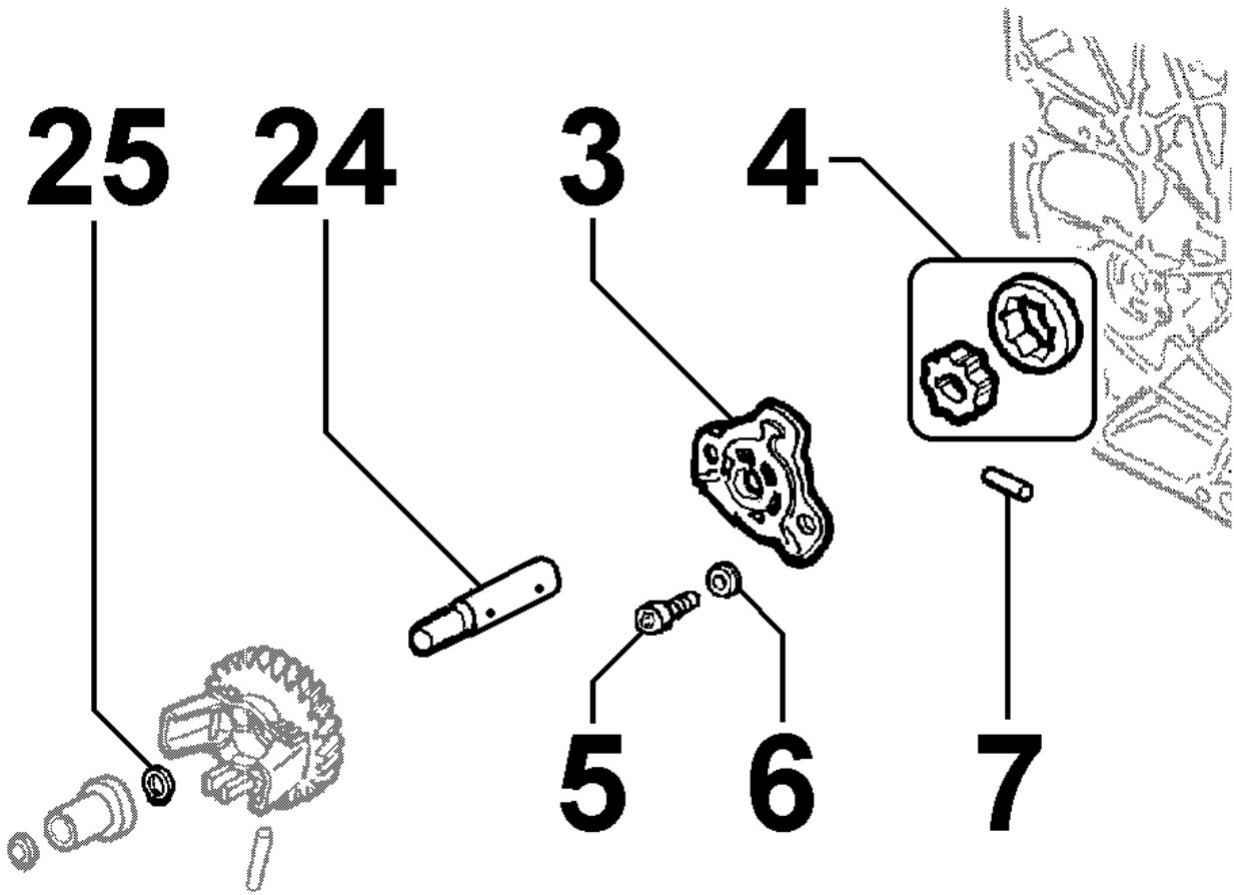

8040160010 - OIL PUMP

Pos	Kit	Included In	Code	Description	Qty	Old Code	Tech. Info
3			ED0088362100-S	SUPPORT	1		
4			ED0066050900-S	OIL PUMP	1		
5			ED0097300100-S	ALLEN SCREW	2		
6			ED0075550040-S	WASHER	2		
7			ED0077701720-S	ROLLER	1		
24			ED0011112250-S	SHAFT	1		⚠
25			ED0012400040-S	SNAP RING	1