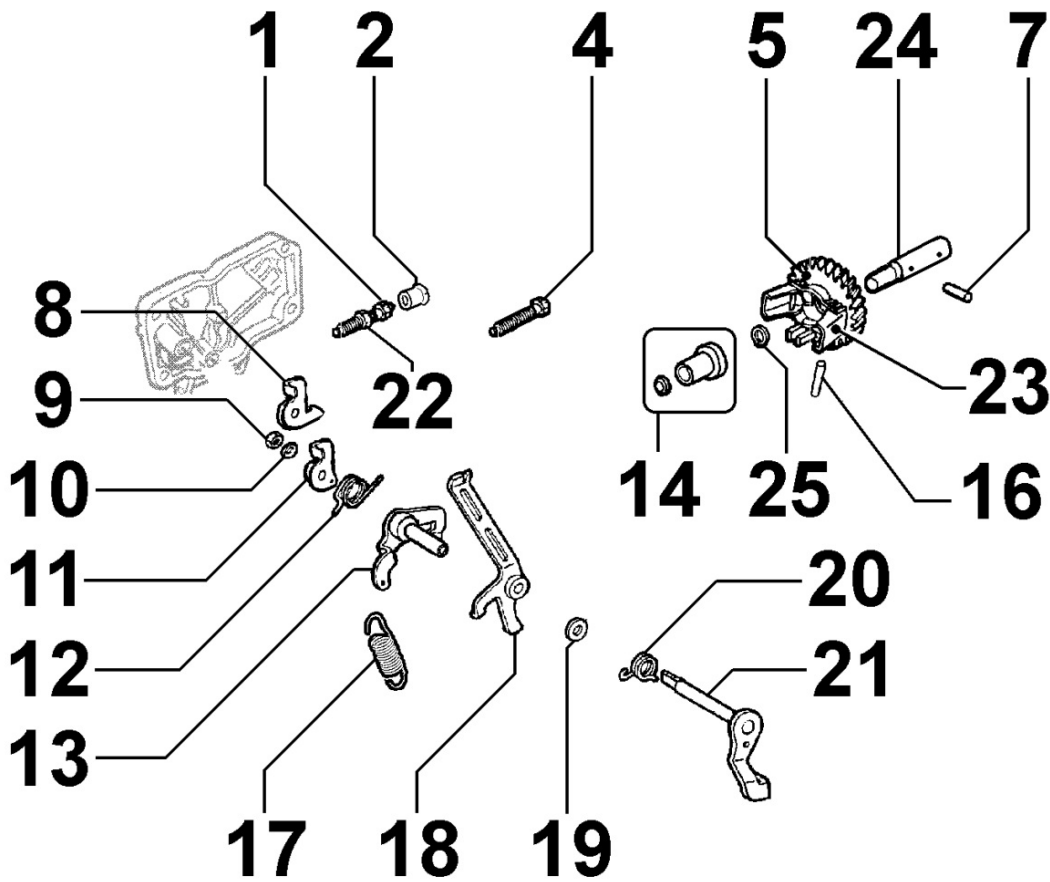

8050160010 - SPEED GOVERNOR

Pos	Kit	Included In	Code	Description	Qty	Old Code	Tech. Info
1	(A)		ED0085760720-S	CHOKE	1		
2		(A)	ED0021450370-S	CAP	1		
5			ED0049362640-S	GEAR	1		
7			ED0077701720-S	ROLLER	1		
9			ED0032400080-S	NUT	1		
10			ED0075650040-S	WASHER	1		
11			ED0052012860-S	LEVER	1		
12			ED0058015820-S	SPRING	1		
13			ED0052021000-S	LEVER	1		
14			ED0072002760-S	DRIVE ROD	1	ED0072002750-S	
16			ED0077701710-S	ROLLER	2		
17			ED0056552200-S	SPRING	1		
18			ED0052009730-S	LEVER	1		
19			ED0076251050-S	WASHER	1		
20			ED0056000420-S	SPRING	1		
21			ED0052009750-S	LEVER	1		
23			ED0054962120-S	FILTER ELEMENT	2		
24		(B)	804016...0		1		
25		(B)	804016...0		1