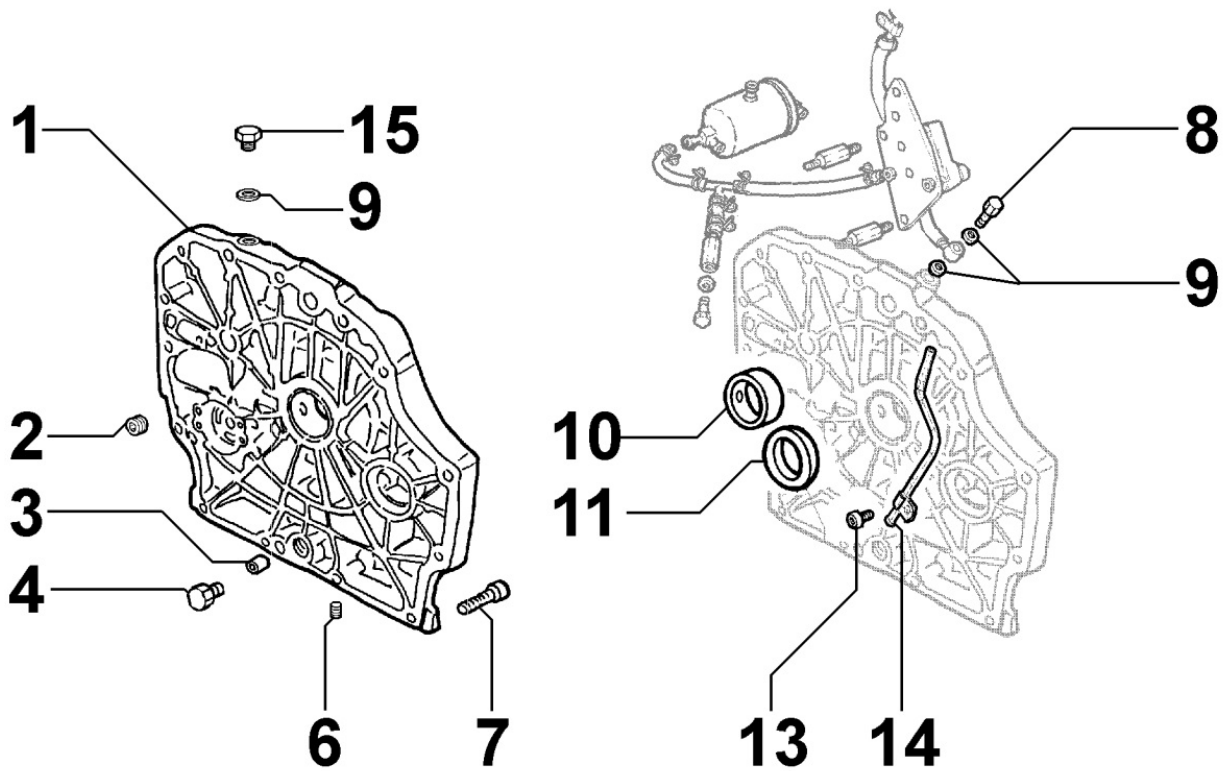

8024160030 - TIMING GEAR SIDE SUPPORT

Pos	Kit	Included In	Code	Description	Qty	Old Code	Tech. Info
1	(A)		ED0066455670-S	CRANKCASE COVER 15LD225 =><	1		
3			ED0019703380-S	BUSHING	2		
6			ED0097651620-S	ALLEN SCREW	1		
7			ED0097320630-S	ALLEN SCREW	14		
9			ED0046700590-S	COPPER WASHER D14/10.2 1.	1		
10			ED0016111970-S	BEAR.-0.25	1		
10			ED0016111980-S	BRONZ/BEAR. -0,50 ,F CR	1		
10		(A)	ED0016111960-S	BEAR.STAND.	1		
11			ED0012133450-S	SEAL RING	1		
15			ED0089650480-S	CAP	1