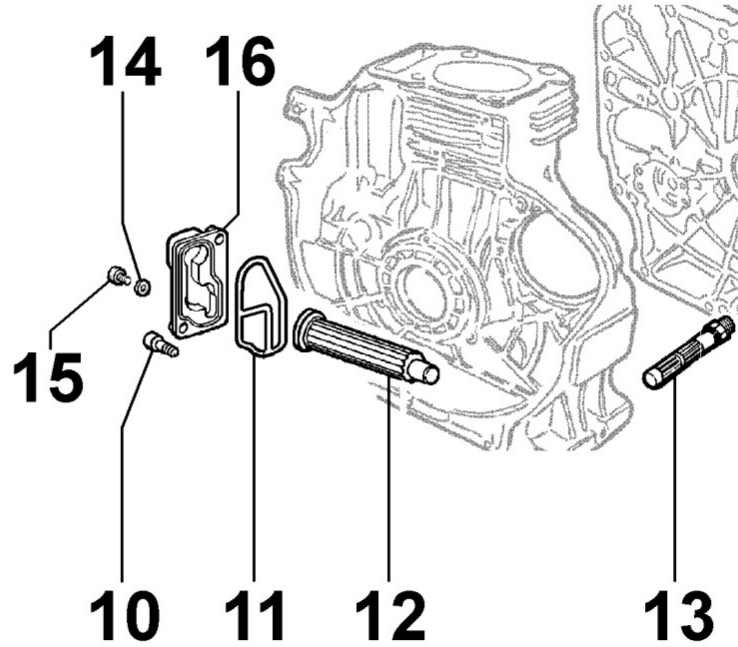

8042160010 - OIL FILTER

Pos	Kit	Included In	Code	Description	Qty	Old Code	Tech. Info
10			ED0097300100-S	ALLEN SCREW	2		
11			ED0044000720-S	GASKET	1		
12			ED0021751810-S	OIL FILTER CARTRIDGE	1	ED0021751710-S	
13			ED00395R0150-S	OIL FILTER RY	1		
14		(A)	ED0046700590-S	COPPER WASHER D14/10.2 1.	1		
15		(A)	ED0089650480-S	CAP	1		
16	(A)		ED0092201130-S	FILTER HEAD	1