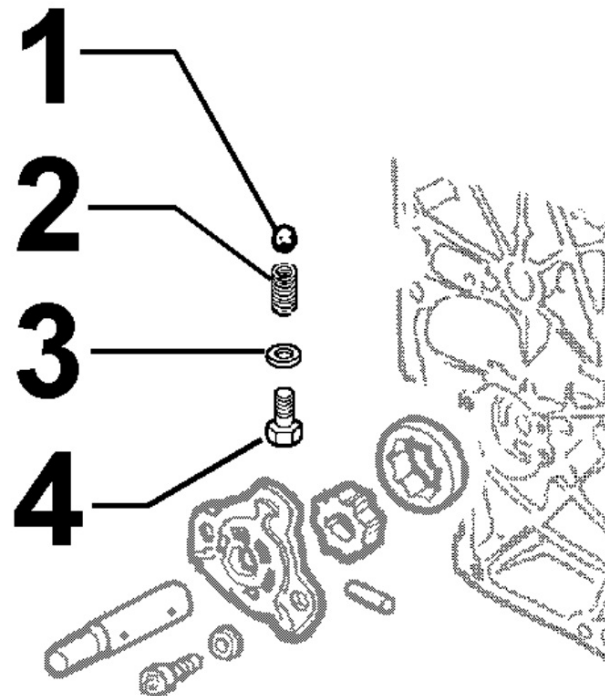

8044160010 - OIL PRESSURE VALVE

Pos	Kit	Included In	Code	Description	Qty	Old Code	Tech. Info
1			ED0082450190-S	BALL	1		
2			ED0056250210-S	SPRING	1		
3			ED0046700440-S	GUARNIZIONE IN RAME 8,2X12X1 COPPER WAS	1		
4			ED0017700010-S	BOLT	1