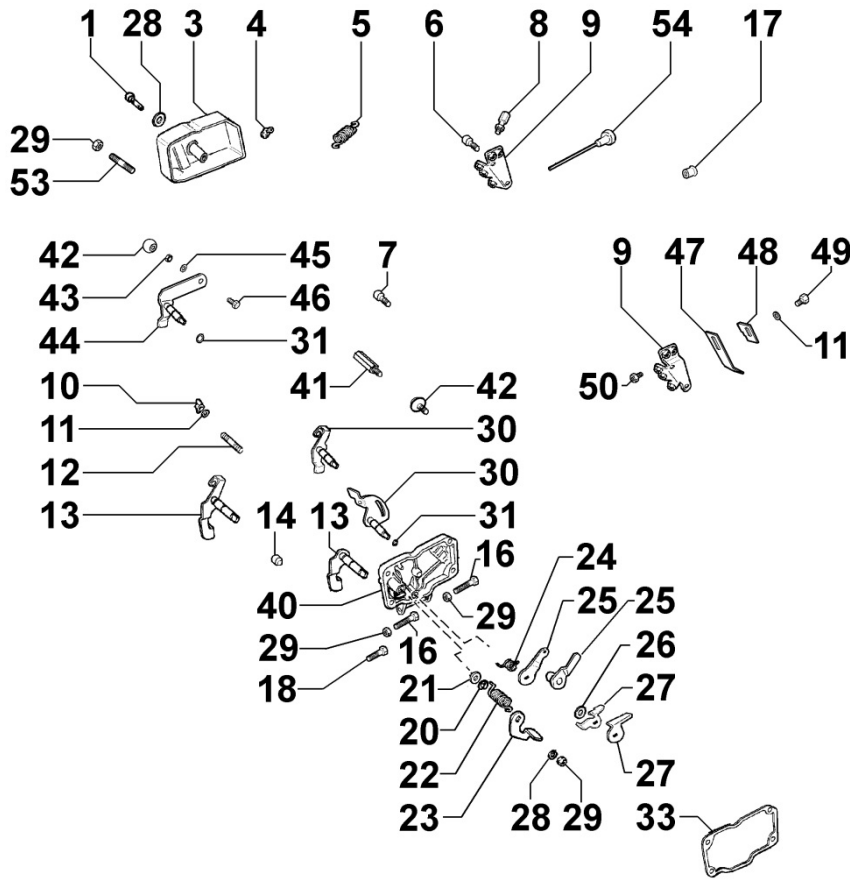

8051160020 - CONTROLS

Pos	Kit	Included In	Code	Description	Qty	Old Code	Tech. Info
1			ED0097900300-S	SCREW	1		
3			ED0069275020-S	GUARD	1		
4			ED0058301190-S	JUNCTION	2		
5			ED0056552300-S	SPRING	1		
6			ED0097300120-S	ALLEN SCREW	2		
7			ED0097303370-S	ALLEN SCREW	2		
8			ED0091801910-S	CABLE END	2		
9			ED0085101520-S	ANGLE BRACKET	1		
11			ED0076250070-S	WASHER	1		
13		(A)	ED0052011010-S	LEVER	1		
16		(A)	ED0017600270-S	BOLT	2		
20		(A)	ED0012400020-S	SNAP RING	2		
21		(A)	ED0076251050-S	WASHER	2		
22		(A)	ED0056000390-S	SPRING	1		
23		(A)	KDISC.		1	ED0052011290-S	
24		(A)	ED0056000380-S	SPRING	1		
28		(A)	ED0075650040-S	WASHER	3		
29		(A)	ED0032400080-S	NUT	4		
31		(A)	ED0012000410-S	O-RING	2		
33			ED0044311980-S	GASKET	1		
40	(A)		ED0027505760-S	COVER	1