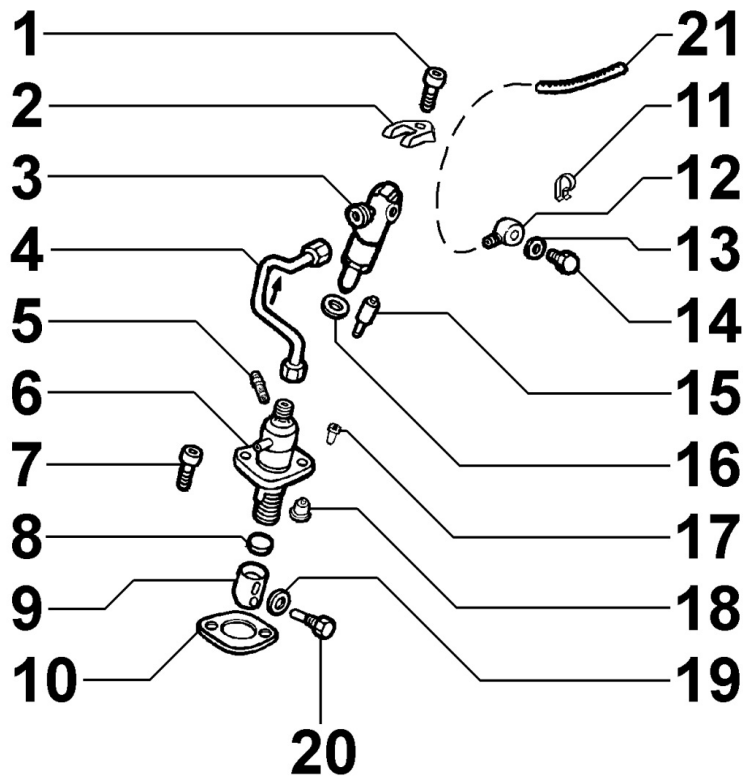

8030160070 - INJECTION SYSTEM

Pos	Kit	Included In	Code	Description	Qty	Old Code	Tech. Info
1			ED0097320780-S	ALLEN SCREW	1		
2			ED0085460790-S	BRACKET	1		
3	(B)		ED0050100720-S	INJECTOR	1		⚠
4			ED0093760650-S	INJECT. PIPE	1		⚠
5		(A)	ED0072600420-S	JOINT	1		
6	(A)		ED0065903240-S	INJECTION PUMP	1		
7			ED0097303010-S	ALLEN SCREW	2		
8			ED0060001130-S	SHIM 4.0MM	1		
8			ED0060001140-S	SHIM 4.1MM	1		
8			ED0060001150-S	SHIM 4.2MM	1		
8			ED0060001160-S	SHIM 4.3MM	1		
8			ED0060001170-S	SHIM 4.4MM	1		
8			ED0060001180-S	SHIM 4.5MM	1		
8			ED0060001190-S	SHIM 4.6MM	1		
8			ED0060001200-S	SHIM 4.7MM	1		
8			ED0060001210-S	SHIM 4.8MM	1		
8			ED0060001290-S	SHIM 5.0	1		
8			ED0060001300-S	SHIM 5.1MM	1		
9			ED0072151330-S	TAPPET	1		
10			ED0045801800-S	GASKET	1		
11			ED0036300500-S	CLAMP	1		
12			ED0072701080-S	JOINT	1		
13			ED0046700620-S	COPPER WASHER D10/6.2 1.5 THK	2		
14			ED0072600530-S	JOINT	1		
15		(B)	ED0065314590-S	NOZZLE	1		
16			ED0046700990-S	COPPER WASHER D16/7.5 1.0 THK	1