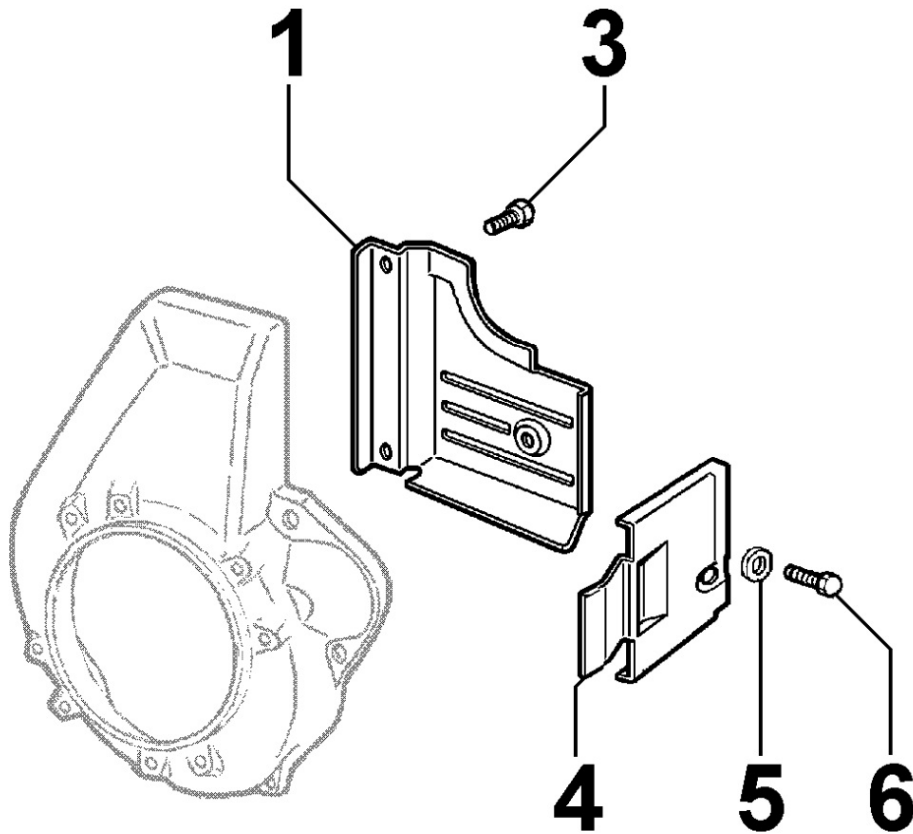

8072160030 - COOLING PLATES

Pos	Kit	Included In	Code	Description	Qty	Old Code	Tech. Info
1			ED0050663150-S	SHROUD	1		
3			ED0098651220-S	VITE/SCREW	1		
4			ED0050663100-S	SHROUD	1		
5			ED0075550040-S	WASHER	1		
6			ED0097303380-S	ALLEN SCREW	3