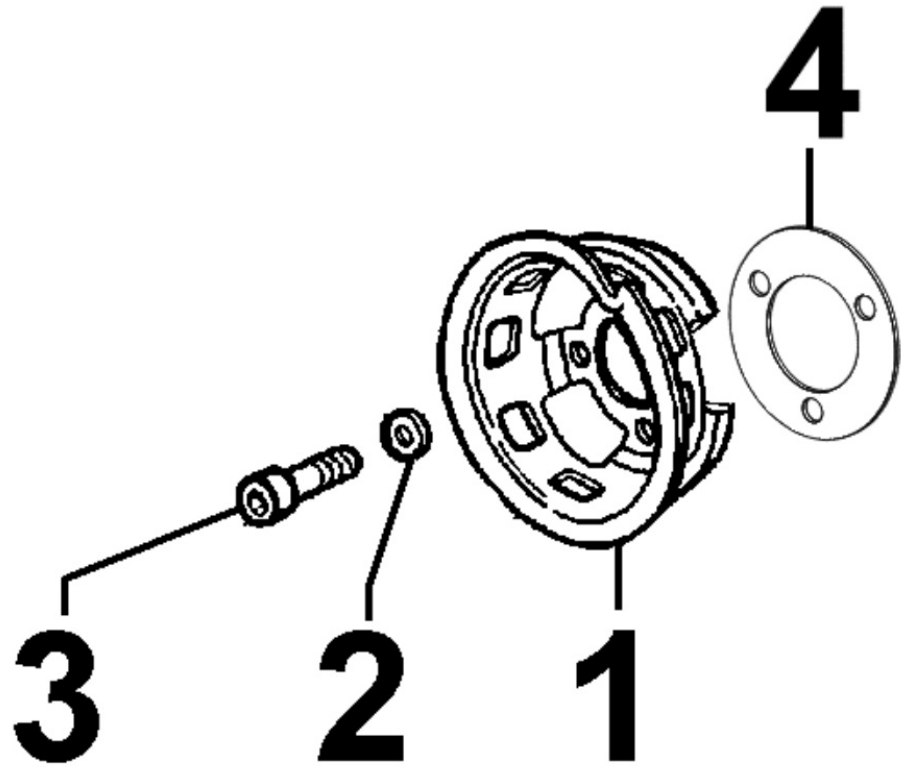

8110160010 - STARTING

Pos	Kit	Included In	Code	Description	Qty	Old Code	Tech. Info
1			ED0069611080-S	PULLEY	1		
2			ED0075650070-S	WASHER	3		
3			ED0097320640-S	ALLEN SCREW	3