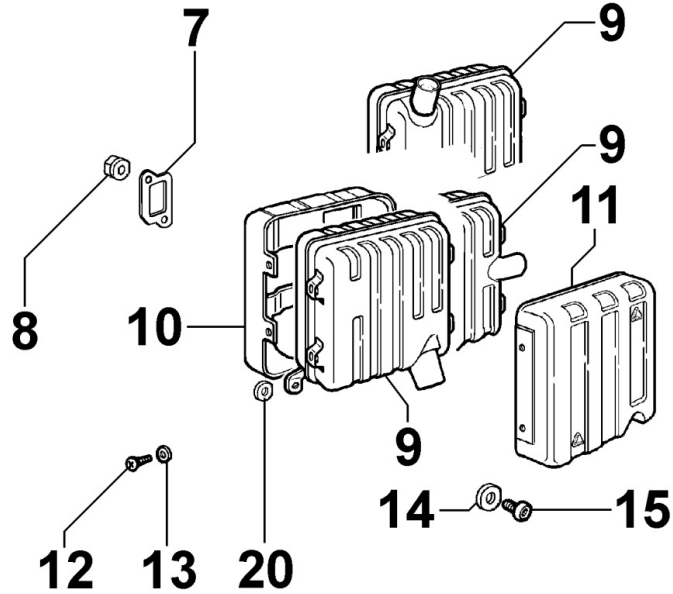

8086160050 - EXHAUST LINE

Pos	Kit	Included In	Code	Description	Qty	Old Code	Tech. Info
0			ED0097301180-S	ALLEN SCREW	1		
7			ED0045011480-S	GASKET	1		
8			ED0032401650-S	NUT	2		
9	(A)		ED0054605860-S	MUFFLER	1		
9		(A)	ED0054605850-S	MUFFLER	1		
10		(A)	ED0069273680-S	GUARD	1		
11		(A)	ED0069273690-S	GUARD	1		
12		(A)	ED0097900370-S	SCREW	4		
13		(A)	ED0075550270-S	WASHER	4		
14			ED0075000200-S	WASHER	1		
20			ED0076250610-S	WASHER	1