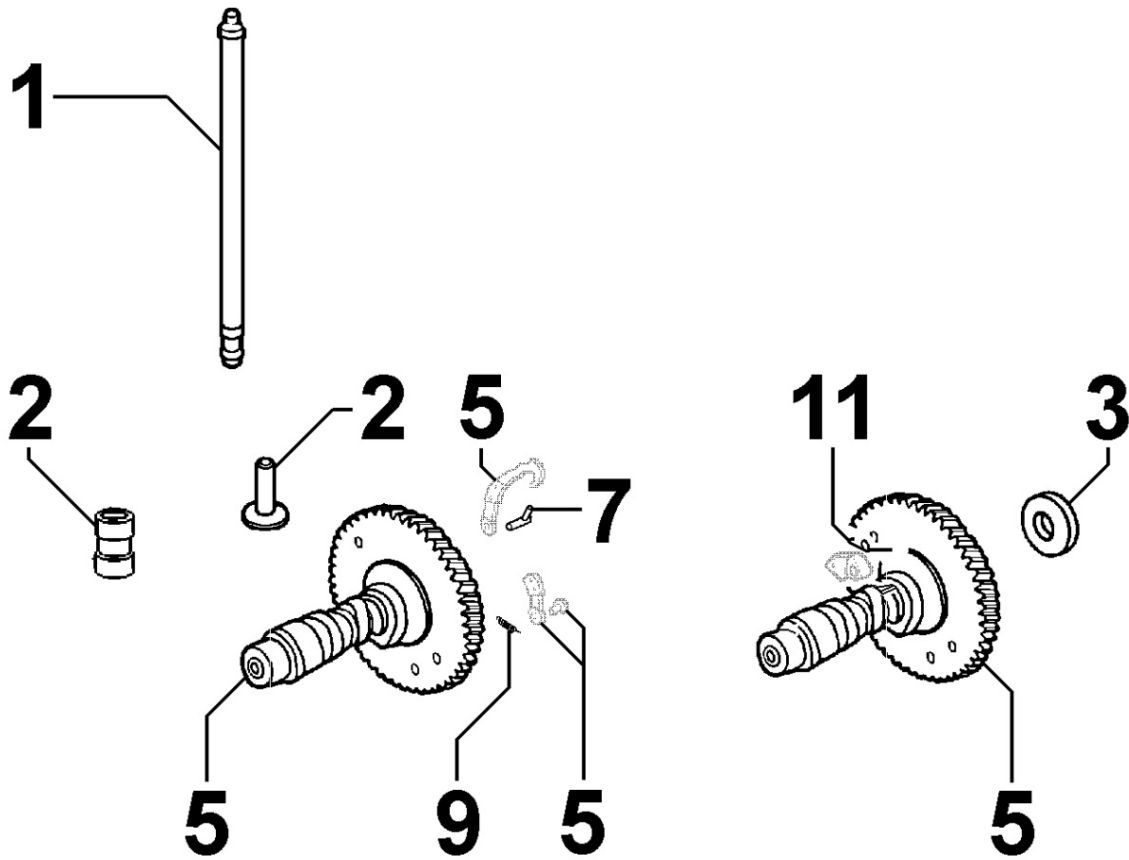

8035160010 - CAMSHAFT

Pos	Kit	Included In	Code	Description	Qty	Old Code	Tech. Info
1			ED0014101690-S	PUSHROD	2		
2			ED0072151370-S	TAPPET	2		
3			ED0013012450-S	RING	1		
5	(A)		ED0010117300-S	CAMSHAFT	1		
7		(A)		803716...0	1		
9		(A)		803716...0	1		
11		(A)		803716...0	1