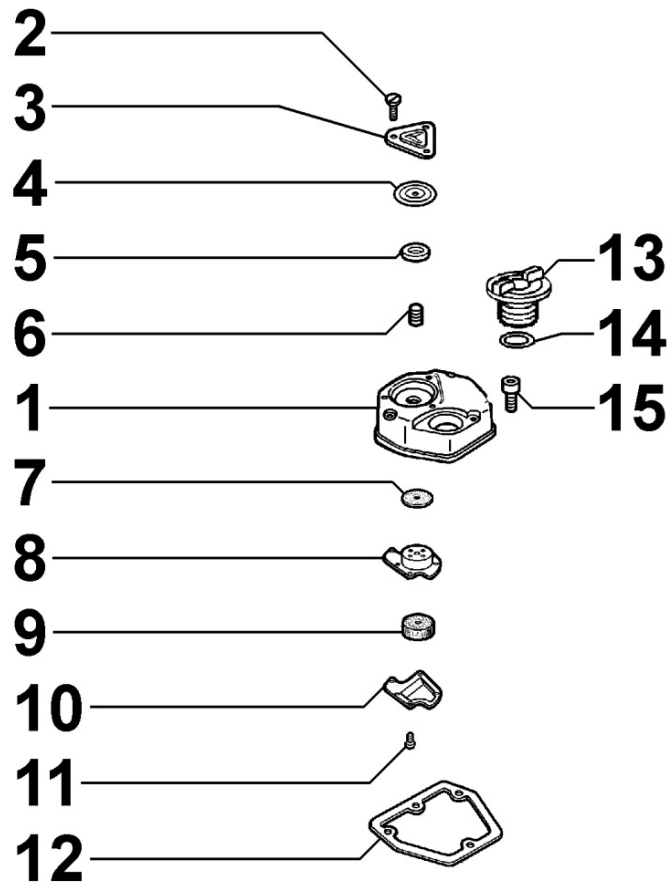

15LD225

Update Date 02/11/2019

Print Date 18/11/2019

Tavola ricambi

Index	Description
8010160010	CRANKSHAFT
8011160010	PISTON / CONNECTING ROD
8012160010	FLYWHEEL
8020160050	CRANKCASE
8021160040	CYLINDER HEAD
8022160010	HEAD COVER
8024160030	TIMING GEAR SIDE SUPPORT
8030160070	INJECTION SYSTEM
8035160010	CAMSHAFT
8036160010	ROCKER ARMS / VALVES
8037160010	COMPRESSION RELEASE
8040160010	OIL PUMP
8042160010	OIL FILTER
8043160010	OIL DIPSTICK
8044160010	OIL PRESSURE VALVE
8050160010	SPEED GOVERNOR
8051160020	CONTROLS
8061160050	FUEL FILTER
8063160010	FUEL TANK
8064160010	FUEL LINES
8070160020	AIR SHROUD
8072160030	COOLING PLATES
8081160020	AIR FILTER
8086160050	EXHAUST LINE
8110160010	STARTING
8120160020	RECOIL STARTING
8162160010	1st PTO ACCESSORIES

8021160040 - CYLINDER HEAD

Pos	Kit	Included In	Code	Description	Qty	Old Code	Tech. Info
1	(A)		ED0092012420-S	CYLINDER HEAD	1		
2			ED0076250610-S	WASHER	1		
3			ED0012611010-S	RING	2		
4			ED0018621510-S	BOLT	4		
5			ED0097300150-S	ALLEN SCREW	2		
6		(A)	ED0048452400-S	GUIDE	1		
7		(A)	ED0080002070-S	VALVE SEAT	1		
8			ED0047306060-S	HEAD GASKET 0.9 (0)	1		
8			ED0047306070-S	HEAD GASKET 1.0 (1)	1		
8			ED0047306080-S	HEAD GASKET 1.1 (2)	1		
8			ED0047306090-S	HEAD GASKET 1.2 (3)	1		
9			ED0076251300-S	WASHER	4		
10			ED0047755550-S	GASKET	1		
11			ED0019701400-S	BUSHING	2		
12		(A)	ED0080002080-S	VALVE SEAT	1		
13		(A)	ED0048452410-S	GUIDE	1		

8022160010 - HEAD COVER

Pos	Kit	Included In	Code	Description	Qty	Old Code	Tech. Info
1	A		ED0021256500-S	ROCKER ARM COVER	1		
2		(A)	ED0098201680-S	SCREW	3		
3		(A)	ED0027503110-S	COVER	1		
5		(A)	ED0076252700-S	WASHER	1		
6		(A)	ED0057551280-S	SPRING	1		
7		(A)	ED0096950220-S	VALVE	1		
8		(A)		POS. 1			
9		(A)		POS. 1			
9		(A)	ED0059760040-S	SEPARATOR	1		
10		(A)	ED0051400230-S	SHEET METAL	1		
12			ED0044000970-S	GASKET	1		
13			ED0090320860-S	FILLER CAP	1		⚠
14			ED0012000820-S	O-RING	1		⚠
15			ED0097320160-S	ALLEN SCREW	3		