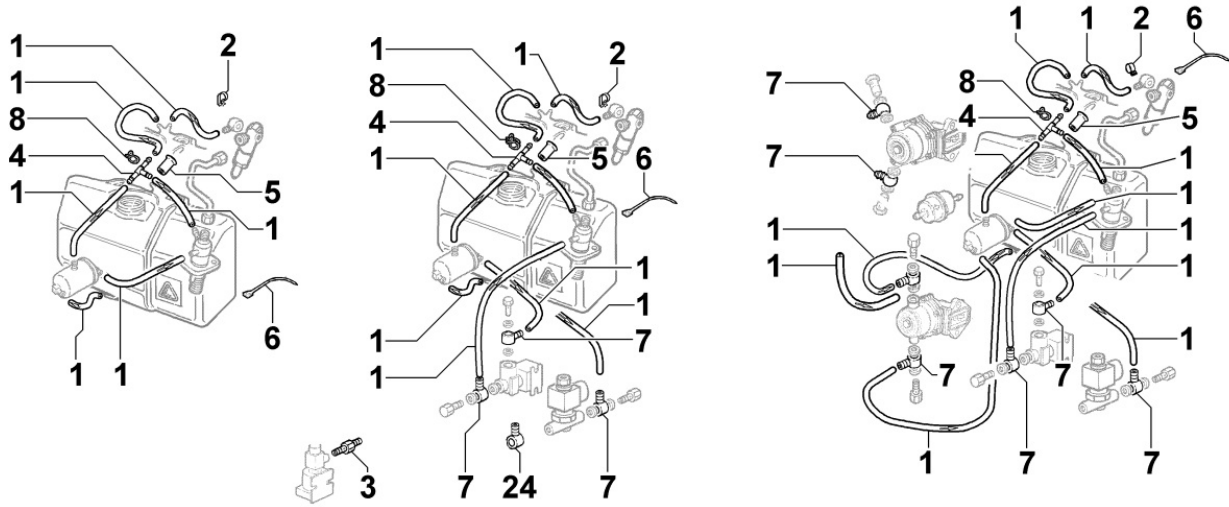

8064160010 - FUEL LINES

Pos	Kit	Included In	Code	Description	Qty	Old Code	Tech. Info
1			ED0093758720-S	FUEL HOSE 250MM (FOR SEC FILTER TO	1