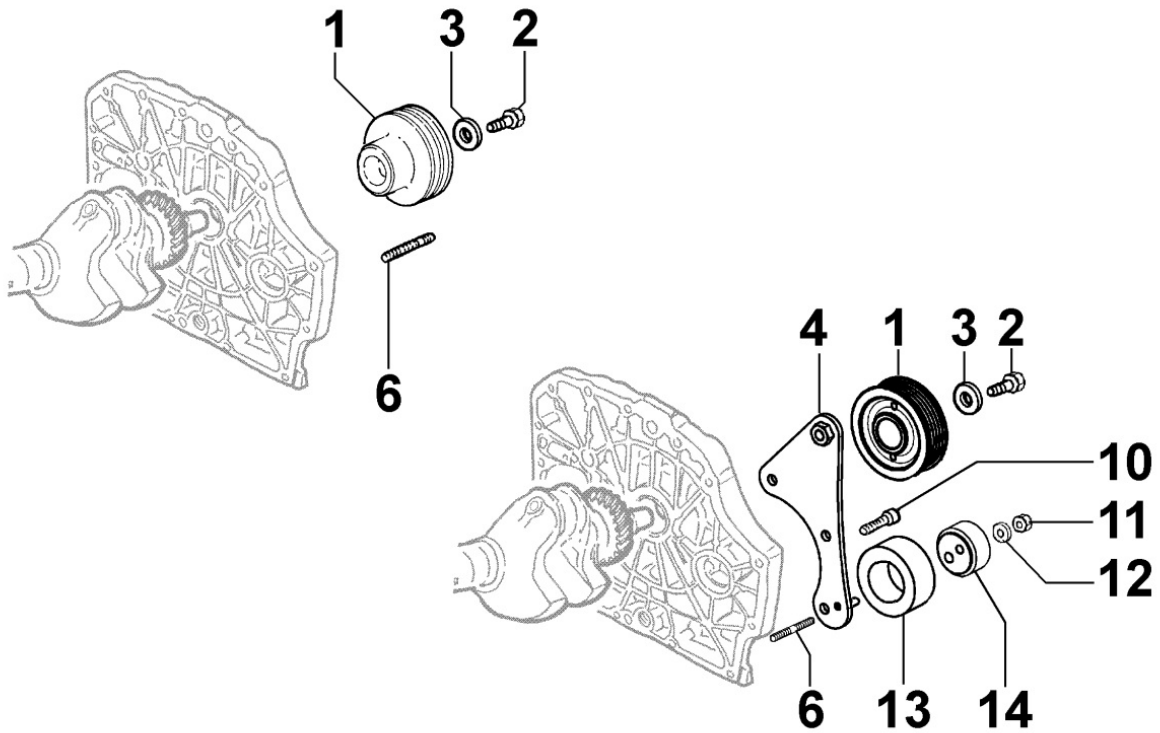

8162160010 - 1st PTO ACCESSORIES

Pos	Kit	Included In	Code	Description	Qty	Old Code	Tech. Info
2			ED0017700390-S	BOLT	1		
3			ED0076250600-S	WASHER	1