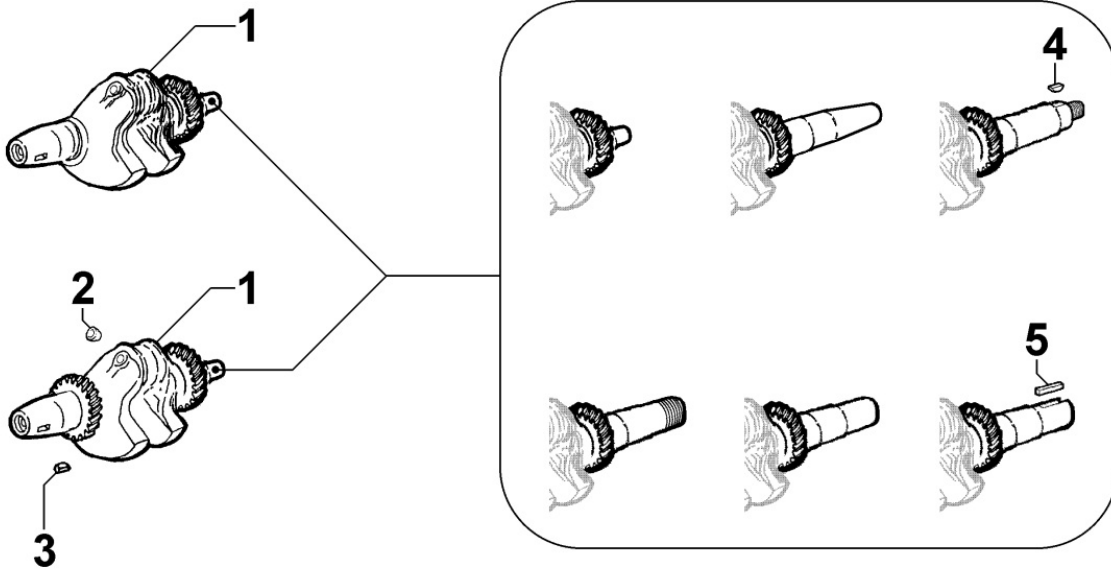

15LD225

Update Date 02/11/2019

Print Date 18/11/2019

Tavola ricambi

Index	Description
8010160010	CRANKSHAFT
8011160010	PISTON / CONNECTING ROD
8012160010	FLYWHEEL
8020160050	CRANKCASE
8021160040	CYLINDER HEAD
8022160010	HEAD COVER
8024160030	TIMING GEAR SIDE SUPPORT
8030160070	INJECTION SYSTEM
8035160010	CAMSHAFT
8036160010	ROCKER ARMS / VALVES
8037160010	COMPRESSION RELEASE
8040160010	OIL PUMP
8042160010	OIL FILTER
8043160010	OIL DIPSTICK
8044160010	OIL PRESSURE VALVE
8050160010	SPEED GOVERNOR
8051160020	CONTROLS
8061160050	FUEL FILTER
8063160010	FUEL TANK
8064160010	FUEL LINES
8070160020	AIR SHROUD
8072160030	COOLING PLATES
8081160020	AIR FILTER
8086160050	EXHAUST LINE
8110160010	STARTING
8120160020	RECOIL STARTING
8162160010	1st PTO ACCESSORIES

8010160010 - CRANKSHAFT

Pos	Kit	Included In	Code	Description	Qty	Old Code	Tech. Info
1	(A)		ED0010509860-S	CRANKSHAFT	1		
2		(A)	ED0090801320-S	CAP	1		
3		(A)	ED0022800670-S	KEY	1		

8011160010 - PISTON / CONNECTING ROD