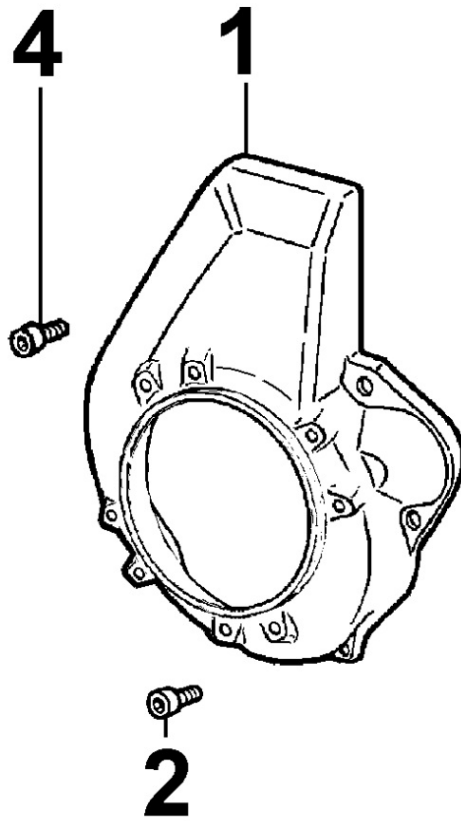

8070160020 - AIR SHROUD

Pos	Kit	Included In	Code	Description	Qty	Old Code	Tech. Info
1			ED0025696550-S	SHROUD	1		
2			ED0097320840-S	ALLEN SCREW	4