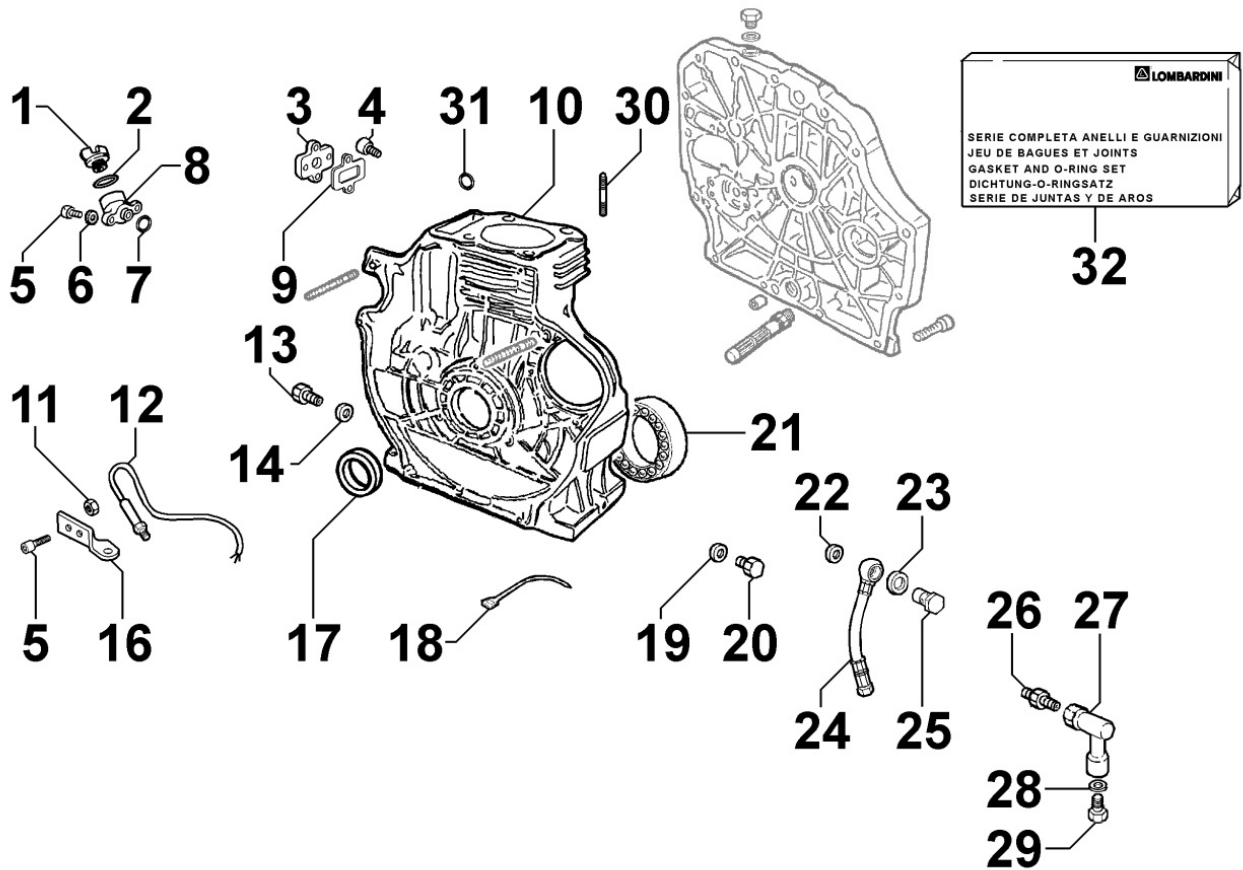

8020160050 - CRANKCASE

Pos	Kit	Included In	Code	Description	Qty	Old Code	Tech. Info
10			ED0015108200-S	CRANKCASE	1		
17			ED0012135310-S	SEAL RING	1		⚠
19			ED0043500070-S	GASKET	3		
20			ED0090400120-S	CAP	1		
21			ED0030020790-S	BEARING	1		
31			ED0012000350-S	O-RING	1		
32			ED0082051040-S	GASKET & O-RINGS KIT	1		⚠