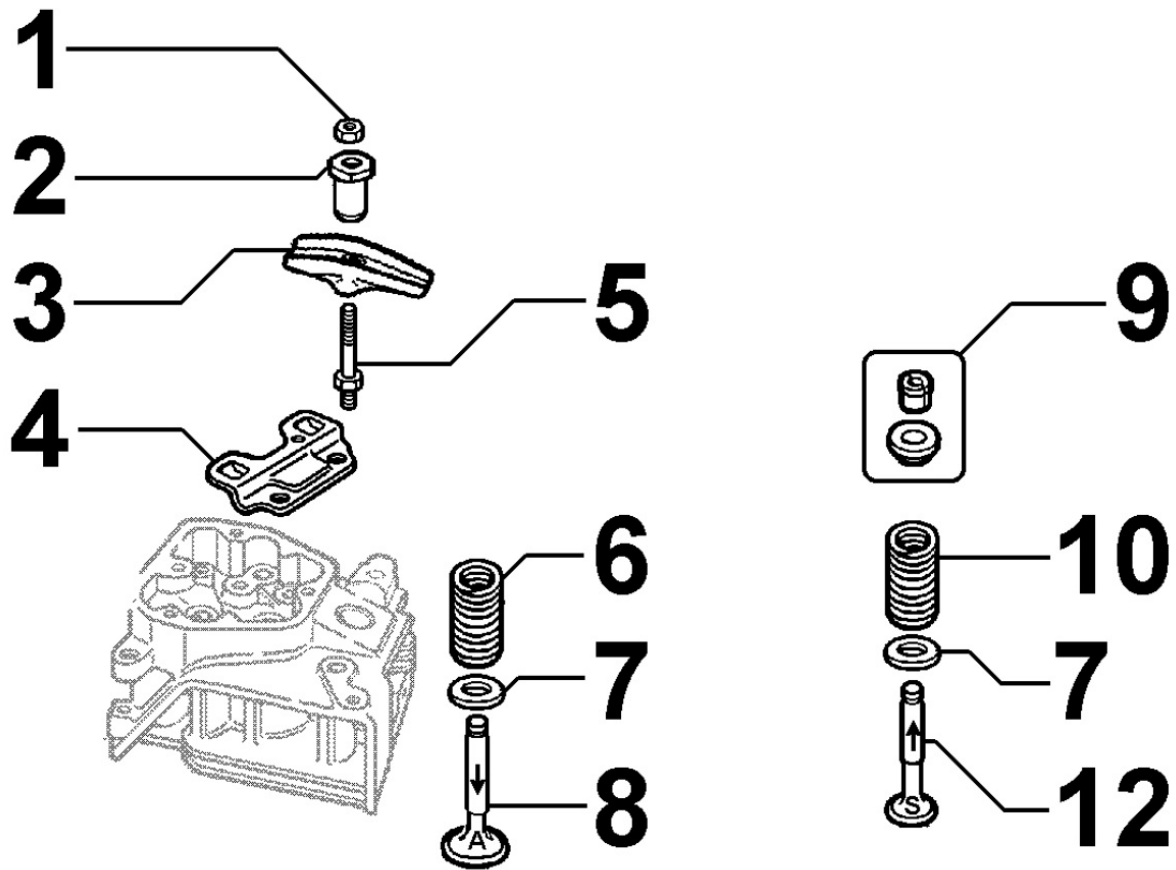

8036160010 - ROCKER ARMS / VALVES

Pos	Kit	Included In	Code	Description	Qty	Old Code	Tech. Info
1			ED0032401610-S	NUT	2		
2			ED0033002650-S	NUT	2		
3			ED0015411760-S	ROCKER ARM FOR MECH. TAP	2		
4			ED0051511110-S	SHEET METAL	1		
5			ED0098501160-S	ADJUSTER	2		
7			ED0034301140-S	DISC	2		
8			ED0096521480-S	INTAKE VALVE	1		
9			ED0064101110-S	VALVE SPRING RETAINER	2		
10			ED0057551170-S	SPRING	2		
12			ED0096851510-S	EXHAUST VALVE	1