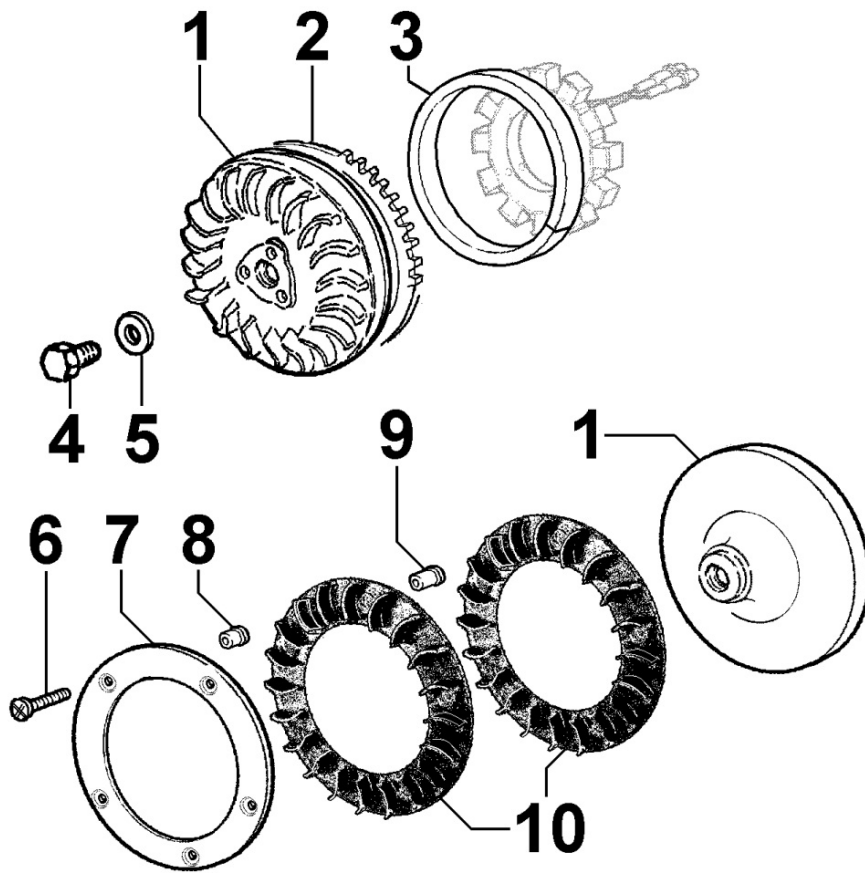

8012160010 - FLYWHEEL

Pos	Kit	Included In	Code	Description	Qty	Old Code	Tech. Info
1			ED0098812160-S	FLYWHEEL	1		
4			ED0018000300-S	BOLT	1		
5			ED0076260430-S	WASHER	1