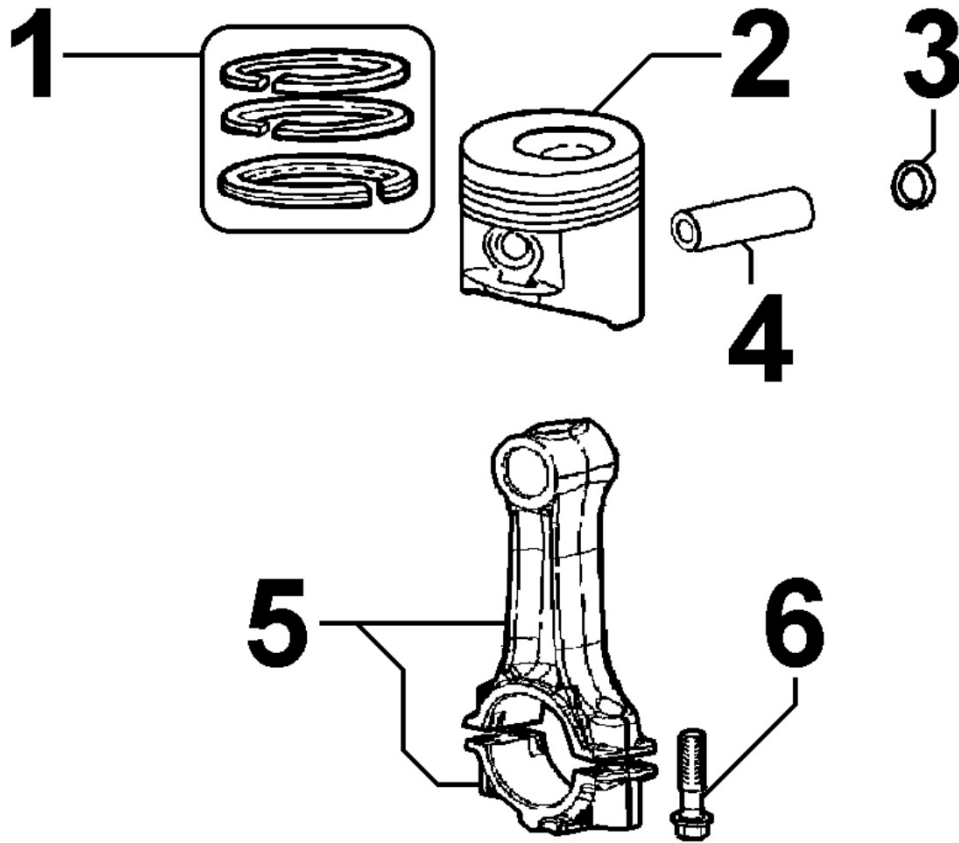

15LD225

Update Date 02/11/2019

Print Date 18/11/2019

Tavola ricambi

Index	Description
8010160010	CRANKSHAFT
8011160010	PISTON / CONNECTING ROD
8012160010	FLYWHEEL
8020160050	CRANKCASE
8021160040	CYLINDER HEAD
8022160010	HEAD COVER
8024160030	TIMING GEAR SIDE SUPPORT
8030160070	INJECTION SYSTEM
8035160010	CAMSHAFT
8036160010	ROCKER ARMS / VALVES
8037160010	COMPRESSION RELEASE
8040160010	OIL PUMP
8042160010	OIL FILTER
8043160010	OIL DIPSTICK
8044160010	OIL PRESSURE VALVE
8050160010	SPEED GOVERNOR
8051160020	CONTROLS
8061160050	FUEL FILTER
8063160010	FUEL TANK
8064160010	FUEL LINES
8070160020	AIR SHROUD
8072160030	COOLING PLATES
8081160020	AIR FILTER
8086160050	EXHAUST LINE
8110160010	STARTING
8120160020	RECOIL STARTING
8162160010	1st PTO ACCESSORIES

8010160010 - CRANKSHAFT

Pos	Kit	Included In	Code	Description	Qty	Old Code	Tech. Info
1	(A)		ED0010509860-S	CRANKSHAFT	1		
2		(A)	ED0090801320-S	CAP	1		
3		(A)	ED0022800670-S	KEY	1		

8011160010 - PISTON / CONNECTING ROD

Pos	Kit	Included In	Code	Description	Qty	Old Code	Tech. Info
1		(A)	ED0082112510-S	RING SET STD	1		
1		(A)	ED0082112520-S	RING SET +0.50	1		
1		(A)	ED0082112530-S	RING SET +1.00	1		
2	(A)		ED0065015380-S	PISTON STD.	1		
2	(A)		ED0065015390-S	PISTON +0.5	1		
2	(A)		ED0065015400-S	PISTON SET +1.00	1		
3		(A)	ED0011600570-S	RING	2		
4		(A)	ED0084800990-S	PISTON PIN	1		
5	(B)		ED0015261960-S	CONNECTING ROD STD	1		
5	(B)		ED0015262070-S	CONNECTING ROD -0,25	1		
5	(B)		ED0015262080-S	CONNECTING ROD -0,50	1		
6		(B)	ED0017701610-S	BOLT	2		