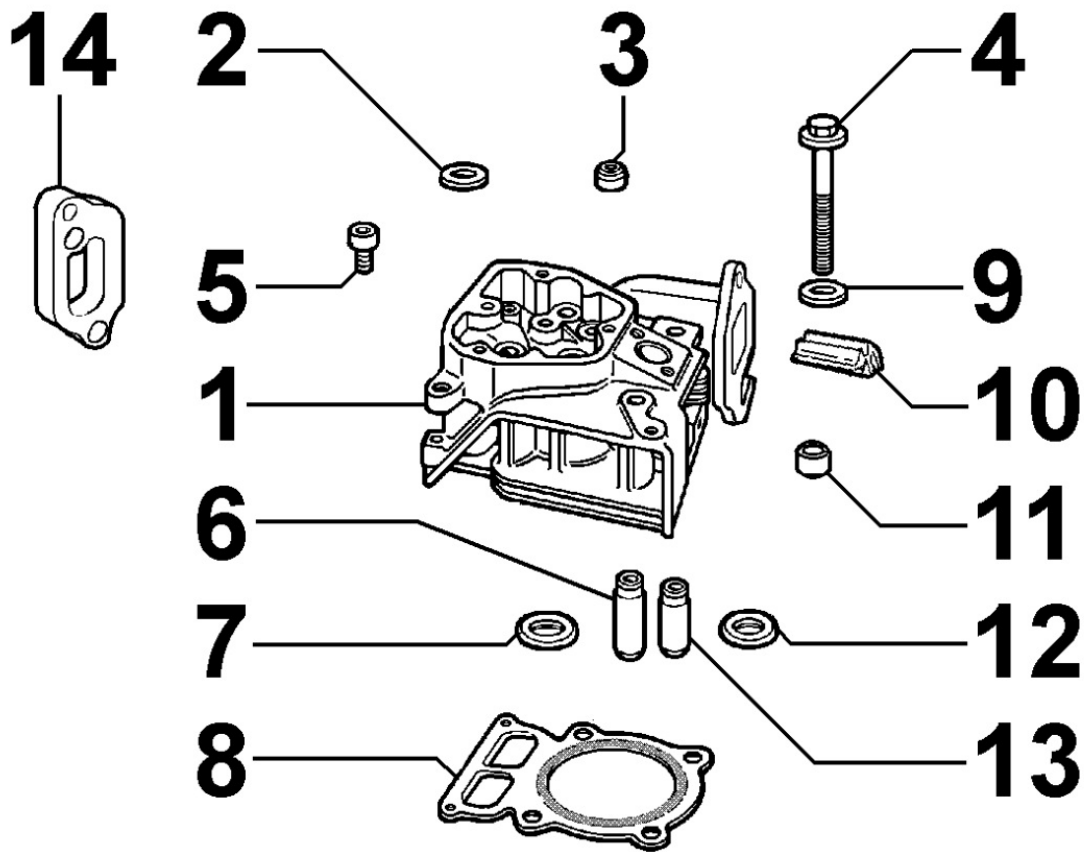

8012160010 - FLYWHEEL

Pos	Kit	Included In	Code	Description	Qty	Old Code	Tech. Info
1			ED0098812160-S	FLYWHEEL	1		
4			ED0018000300-S	BOLT	1		
5			ED0076260430-S	WASHER	1		

8020160050 - CRANKCASE

Pos	Kit	Included In	Code	Description	Qty	Old Code	Tech. Info
10			ED0015108200-S	CRANKCASE	1		
17			ED0012135310-S	SEAL RING	1		⚠
19			ED0043500070-S	GASKET	3		
20			ED0090400120-S	CAP	1		
21			ED0030020790-S	BEARING	1		
31			ED0012000350-S	O-RING	1		
32			ED0082051040-S	GASKET & O-RINGS KIT	1		⚠

8021160040 - CYLINDER HEAD

Pos	Kit	Included In	Code	Description	Qty	Old Code	Tech. Info
1	(A)		ED0092012420-S	CYLINDER HEAD	1		
2			ED0076250610-S	WASHER	1		
3			ED0012611010-S	RING	2		
4			ED0018621510-S	BOLT	4		
5			ED0097300150-S	ALLEN SCREW	2		
6		(A)	ED0048452400-S	GUIDE	1		
7		(A)	ED0080002070-S	VALVE SEAT	1		
8			ED0047306060-S	HEAD GASKET 0.9 (0)	1		
8			ED0047306070-S	HEAD GASKET 1.0 (1)	1		
8			ED0047306080-S	HEAD GASKET 1.1 (2)	1		
8			ED0047306090-S	HEAD GASKET 1.2 (3)	1		
9			ED0076251300-S	WASHER	4		
10			ED0047755550-S	GASKET	1		
11			ED0019701400-S	BUSHING	2		
12		(A)	ED0080002080-S	VALVE SEAT	1		
13		(A)	ED0048452410-S	GUIDE	1		

8022160010 - HEAD COVER

Pos	Kit	Included In	Code	Description	Qty	Old Code	Tech. Info
1	A		ED0021256500-S	ROCKER ARM COVER	1		
2		(A)	ED0098201680-S	SCREW	3		
3		(A)	ED0027503110-S	COVER	1		
5		(A)	ED0076252700-S	WASHER	1		
6		(A)	ED0057551280-S	SPRING	1		
7		(A)	ED0096950220-S	VALVE	1		
8		(A)		POS. 1			
9		(A)		POS. 1			
9		(A)	ED0059760040-S	SEPARATOR	1		
10		(A)	ED0051400230-S	SHEET METAL	1		
12			ED0044000970-S	GASKET	1		
13			ED0090320860-S	FILLER CAP	1		⚠
14			ED0012000820-S	O-RING	1		⚠
15			ED0097320160-S	ALLEN SCREW	3		