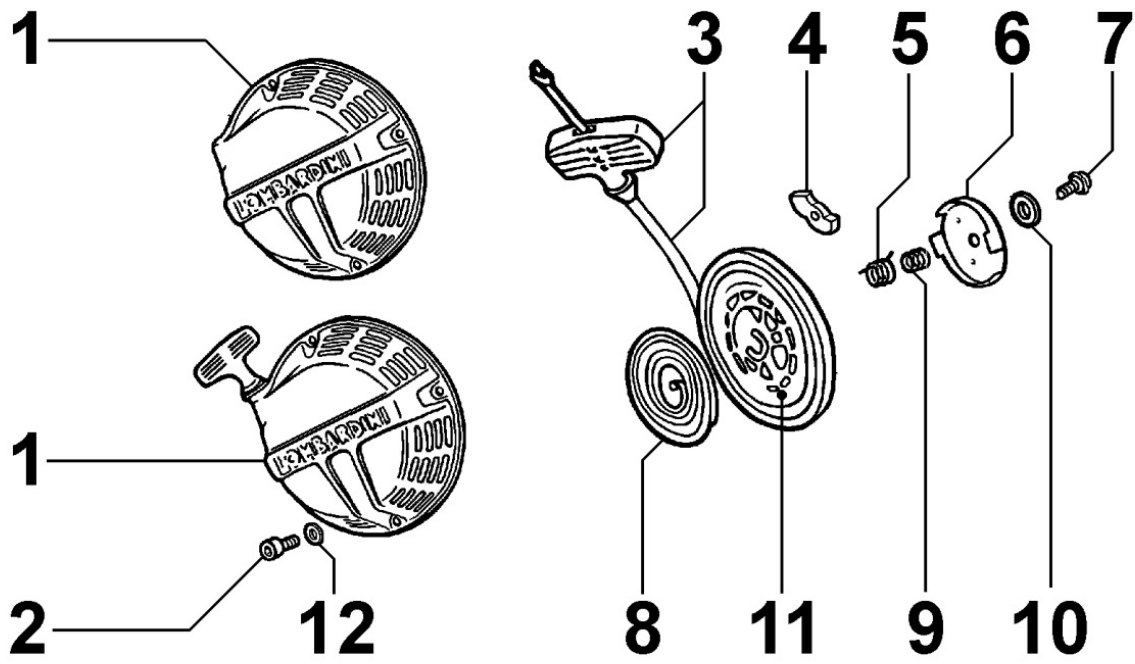

8120160020 - RECOIL STARTING

Pos	Kit	Included In	Code	Description	Qty	Old Code	Tech. Info
1	(A)		ED0014720580-S	RECOIL STARTER	1		
2			ED0097303090-S	ALLEN SCREW	4		
3		(A)	ED0049040380-S	HANDLE	1	ED0040550440-S	
3		(A)	ED0049040380-S	HANDLE	1	ED0049040390-S	
4		(A)	ED0050250970-S	RECOILTOOTH	2		
5		(A)	ED0056600660-S	SPRING	1		
6		(A)	ED0079800630-S	CUP	1		
7		(A)	ED0097303400-S	ALLEN SCREW	1		
8		(A)	ED0058015390-S	SPRING	1		
9		(A)	ED0055900260-S	SPRING	1		
10		(A)	ED0077011820-S	WASHER	1		
11		(A)	ED0071003770-S	PULEGGIA X AUTOAVV. DX E SX	1