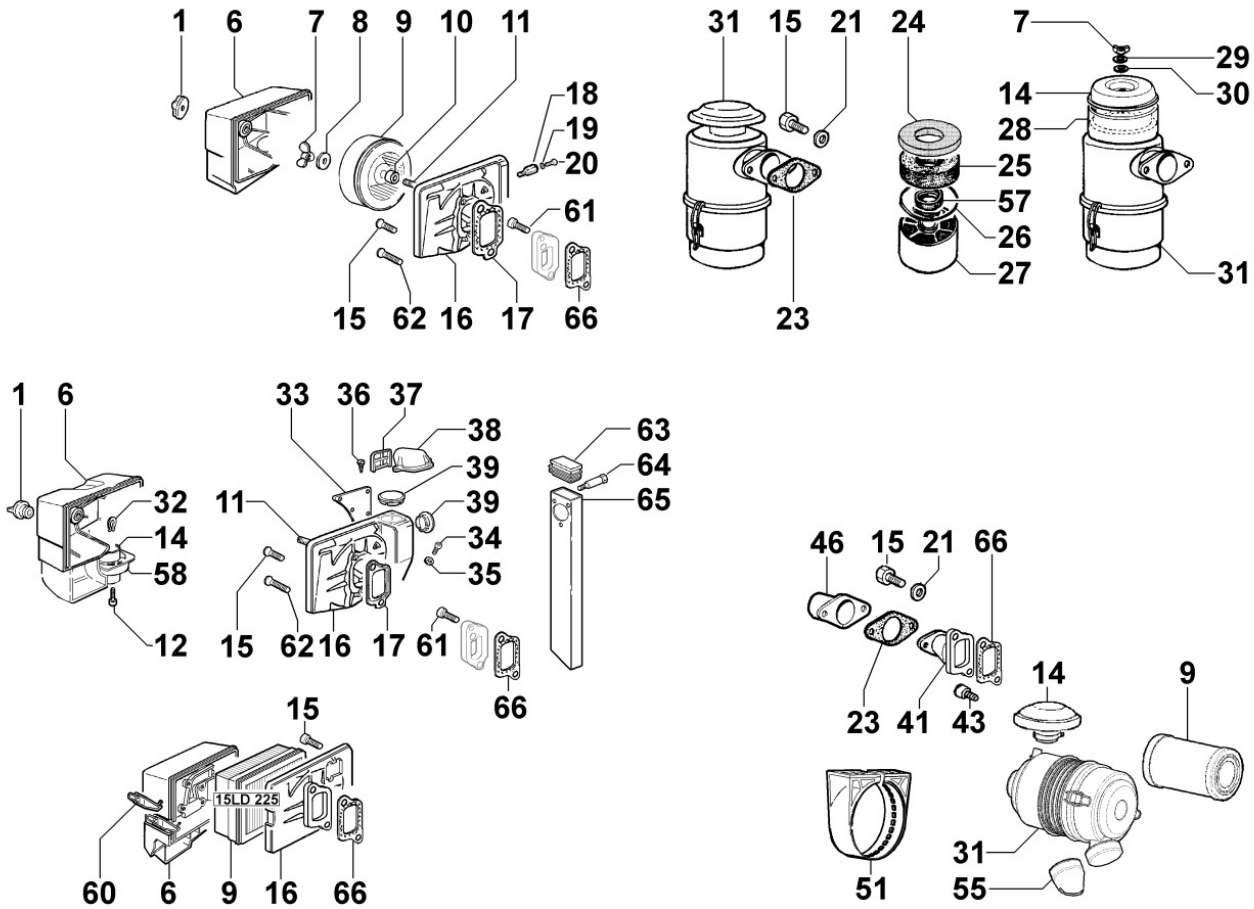

8081160020 - AIR FILTER

Pos	Kit	Included In	Code	Description	Qty	Old Code	Tech. Info
15			ED0017700050-S	BOLT	2		
23			ED0045000670-S	GASKET	1		
24		(A)	ED0054962250-S	FILTER ELEMENT	1		
25		(A)	ED0054962200-S	FILTER ELEMENT	1		
26		(A)	ED0047755220-S	GASKET	1		
27		(A)	ED0054963420-S	FILTER ELEMENT	1		
31	(A)		ED0037003860-S	AIR FILTER	1		
41			ED0039023310-S	FLANGE	1		
43			ED0097320740-S	ALLEN SCREW	2		
57		(A)	ED0012610970-S	RING	1		
66			ED0044900950-S	GASKET	1