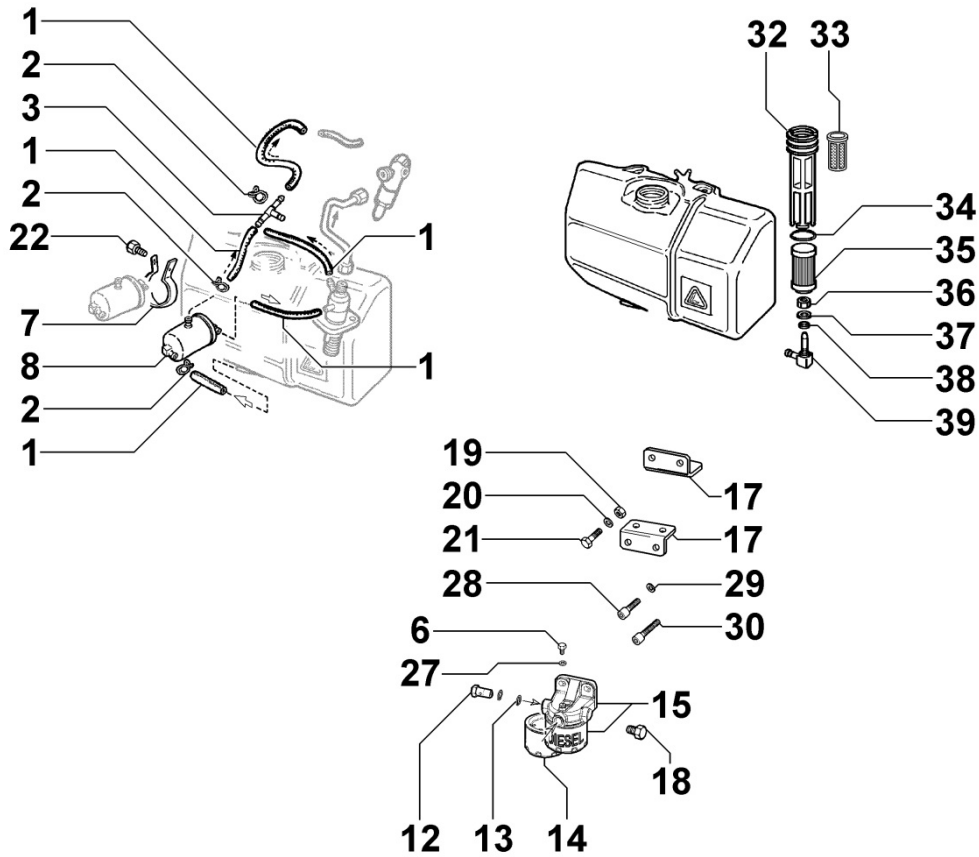

8061160050 - FUEL FILTER

Pos	Kit	Included In	Code	Description	Qty	Old Code	Tech. Info
1			ED0093758720-S	FUEL HOSE 250MM (FOR SEC FILTER TO	1		
1			ED0093762300-S	FUEL TUBE TPR-PUR 5X10XL.500	1-6		
2			ED0036301630-S	CLAMP	5		
3			ED0025270940-S	CONNECTOR	1		
7			ED0036171970-S	CLAMP	1		⚠
8			ED0037300960-S	FUEL FILTER	1	ED0037300880-S	⚠
22			ED00994A0010-S	FLG HEX BOLT M6X12 8.8	1